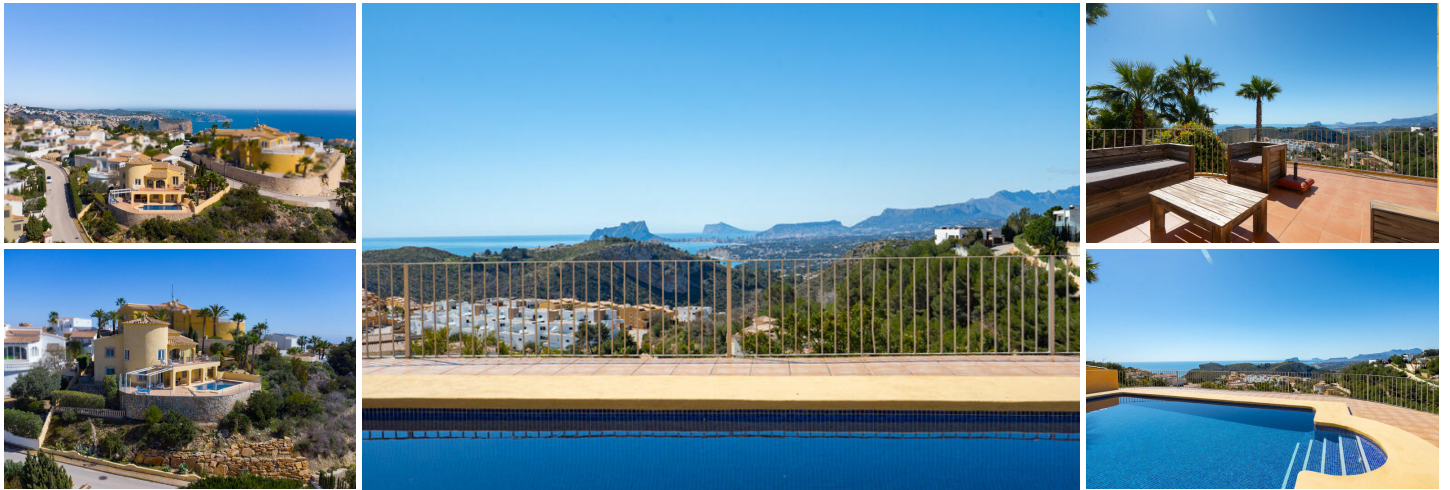

## 4 slaapkamer Villa Te koop in Benitachell, Alicante

745.000€

Traditional villa with guest accommodation and panoramic views for sale in Cumbre del Sol, Benitachell

This charming villa is located in a cul-de-sac in the peaceful urbanisation of Cumbre del Sol. The property enjoys panoramic views over the sea, Cap d'Or in Moraira, the coastline from Benissa to Calpe, the Sierra Helada in Benidorm and the impressive Sierra de Bernia mountain range inland.

The main living area is located on the upper floor and consists of a spacious living-dining room with fireplace, a large kitchen with utility room, a bedroom with en-suite bathroom, an office and a second bathroom. Adjacent to the living room is a naya with access to a spacious sun terrace. From the office, a staircase leads to the lower level where there is an additional storage room. This floor also features a spacious guest apartment with independent entrance, consisting of a living-dining room, kitchen, laundry room, two double bedrooms and two bathrooms. The swimming pool is also located on this level, surrounded by a large terrace, partly covered. The villa is equipped with central heating via radiators and hot/cold air conditioning.

In addition, the villa offers several terraces around the property, allowing you to enjoy both sun and shade throughout the day. For extra comfort, there is also a carport and additional parking space.

Cumbre del Sol is known for its peaceful surroundings, beautiful nature and excellent amenities, including an international school, supermarket and several restaurants. The villa is conveniently located just approx. 10 minutes from Moraira and Jávea, and close to beaches and all necessary facilities.