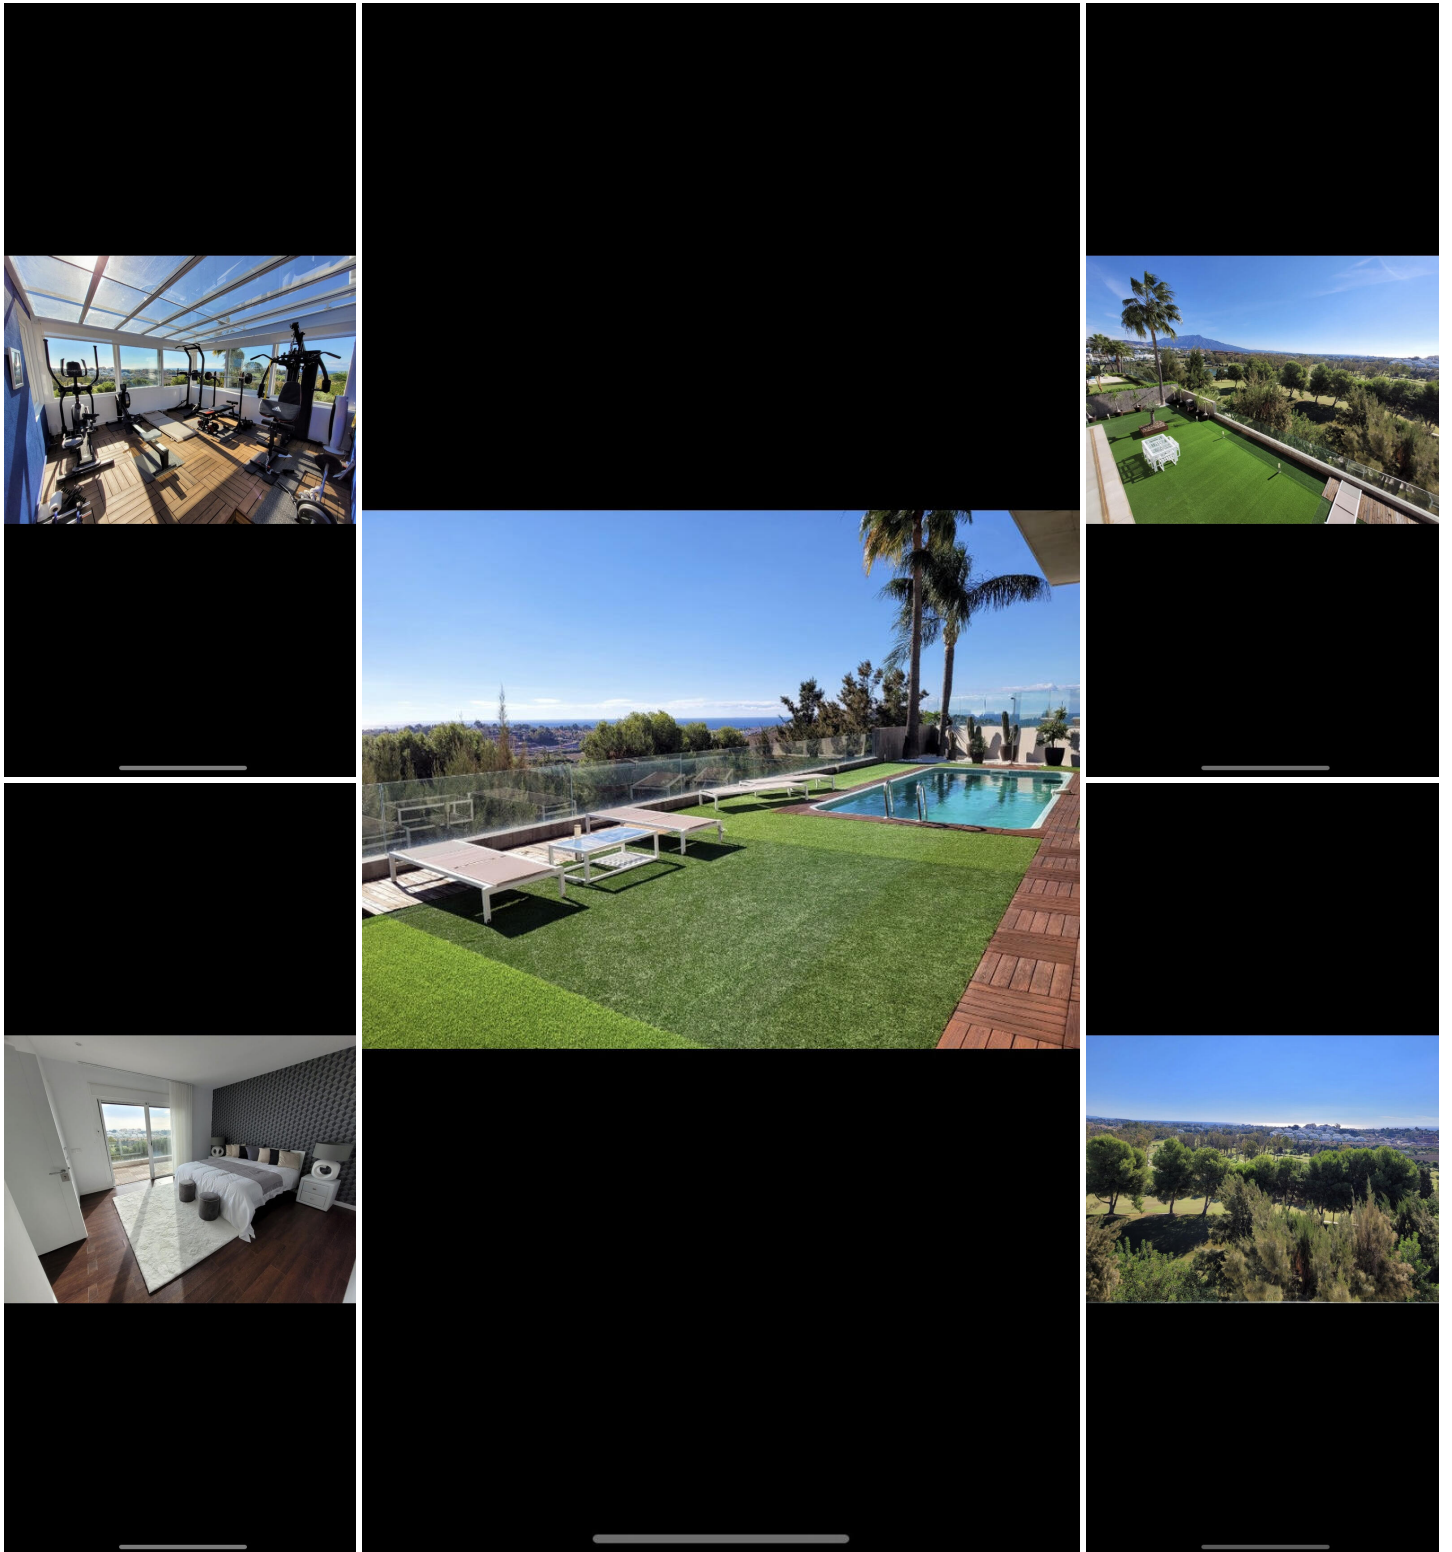

4 slaapkamer Villa Te koop in Benahavis, Málaga

1.850.000€

This stunning contemporary quality villa is located on one of the highest positions in Nueva Atalaya in the area known as La Alqueria. Due to its position, it offers amazing sea and mountain views. The Villa its located in a very quiet street and it is on the first line of the golf course.

the space and luxury required to enjoy the Costa del Sol area in style. The living room connects seamlessly to the dining and kitchen areas, with these spaces strategically placed to enjoy the gorgeous views. There are four bedrooms, four bathrooms and a guest toilet, a large gym, winecellar and laundry area. The property is completed with two carport spaces as well as a storage room.

The property is surrounded by some of the best golf courses on the Costa del Sol, such as the adjacent Atalaya Golf and Country Club, as well as Paraiso Golf, Guadalmina and Los Arqueros.

This superb villa is close to all amenities and you are close to the Atalaya and El Paraiso golf clubs. It is only a 8 minute drive to the town of San Pedro, with a supermarket nearby and an international school.