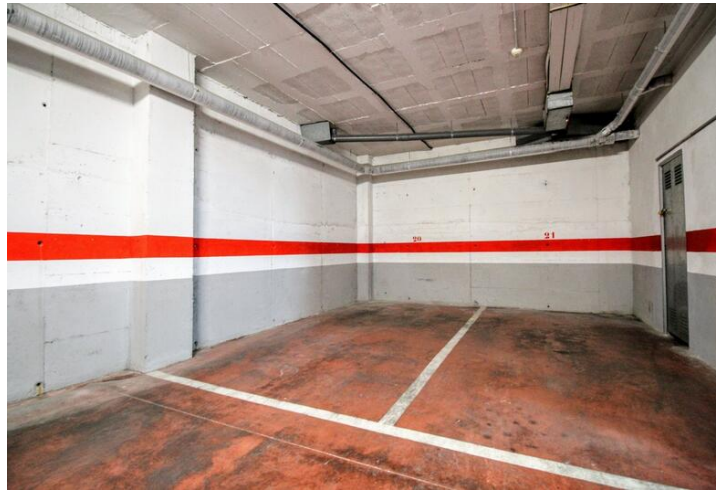

Land Te koop in Torrevieja, Alicante

9.900€

Parking place in Nueva Torrevieja, Calle Marcelina 66. The parking place is located in basement in floor -1.

 0 slaapkamers

 0 badkamers

 10m² Bouwgrootte