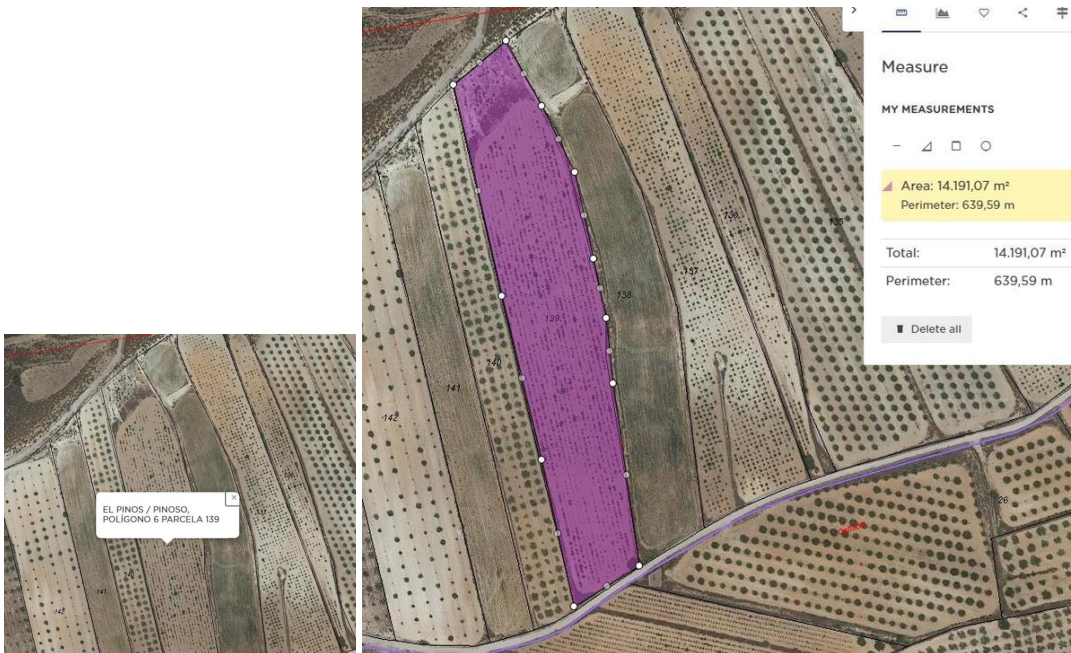

## Ander Te koop in Pinoso, Alicante

35.995€

Introducing a remarkable opportunity to purchase a fully legal building plot located just 5 minutes outside the charming town of Pinoso. This picturesque area is surrounded by stunning vineyards and orchards, providing an idyllic backdrop with breathtaking views over regional parks. The location is ideal for those who enjoy outdoor activities such as walking and cycling, with many scenic routes to explore. This is an excellent chance to build your dream home or invest in a prime piece of real estate in an up-and-coming area. The plots come with written confirmation from the town hall that building is permitted, ensuring a hassle-free process from start to finish. In addition, water and electric are available as is internet, and telephone services. The town hall allows for construction of up to 2% and two levels, providing ample space to create a spacious and luxurious home. With all these amenities and features, this is an opportunity not to be missed. Take advantage of this chance to purchase a piece of paradise in one of the most beautiful areas of Spain. We have a large portfolio of properties in the Costa Blanca and Costa Calida areas, specialising in country properties, villas, fincas, building plots and design and build options in the Alicante and Murcia regions with a particular emphasis on Elda, Monovar, Pinoso, Sax, Villena, Aspe, Fortuna, Albacete and many more surrounding areas. We have been established since 2004 and have decades of experience between the team which we bring to bear to help you find and secure your new dream home. We help you every step of the way to make sure your purchase in Spain is safe and hassle free. We are not here to sell you a property, we are here to help you realise your dream and find what is right for you. With us you are in the safest hands. Contact us now to have a no obligation chat about how you too can realise your dreams.