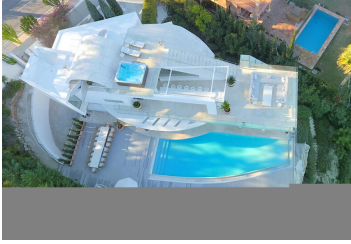

7 sovrum Villa för korttidshyra i Nueva Andalucia, Málaga

6.500€ p/v

Located in the exclusive Golf Vally in Nueva Andalucía, a 5 min drive from Puerto Banus town centre, as well as to beaches and recreational areas.

This newly renovated villa is built to the highest standard and designed by the renowned architect Angel Taborda, known worldwide for his avant-garde style. When entering this remarkable villa the modern architecture harmonious melt together with a panoramic view over La Concha Mountain, Las Brisas golf and the Mediterranean Sea. You instantly feel at peace while exploring the rest of the beautiful house – divided over 3 levels, having carefully considered the distribution to maximize the light and magnificent views surrounding the property.

Outside you have a spacious terrace with palm trees, a large heated infinity pool and Jacuzzi. The outstanding barbecue area is ideal for entertaining and dining under the stars, while the partly covered bar and the lounge seating on the second floor terrace can lift the atmosphere from great cosiness to a great party with total privacy and views towards the mountains and the sea. This is truly a stunning luxury home.