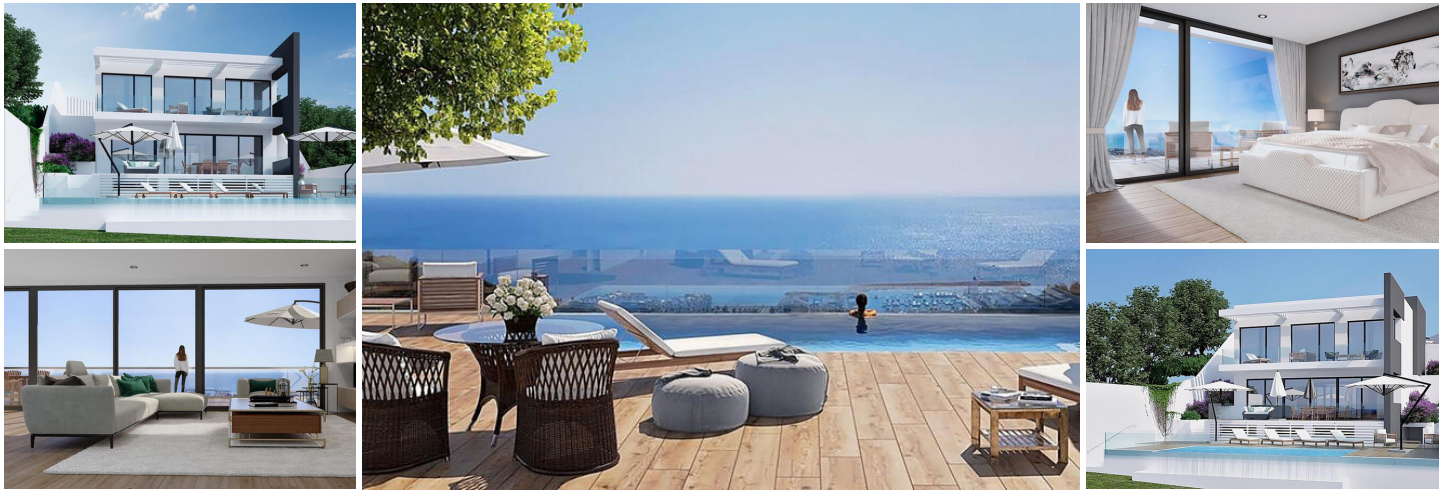

Land Te koop in Benalmadena, Málaga

319.000€

180° urban plot with sea view in Arroyo de la Miel, Santangelo district.

Build the villa of your dreams on this fabulous 875m2 plot with BUILDING LICENSE.
An impressive sea view on each level, a beautiful privacy in a new residential area.

Quick access to the main axes.

Airport: 14 mins
Málaga: 20 mins
Marbella 30 mins

Residential Plot, Benalmadena, Costa del Sol.
Garden/Plot 875 m².

Setting : Close To Sea, Close To Town.
Orientation : South.
Views : Sea, Panoramic.
Category : Bargain, Resale, With Planning Permission.