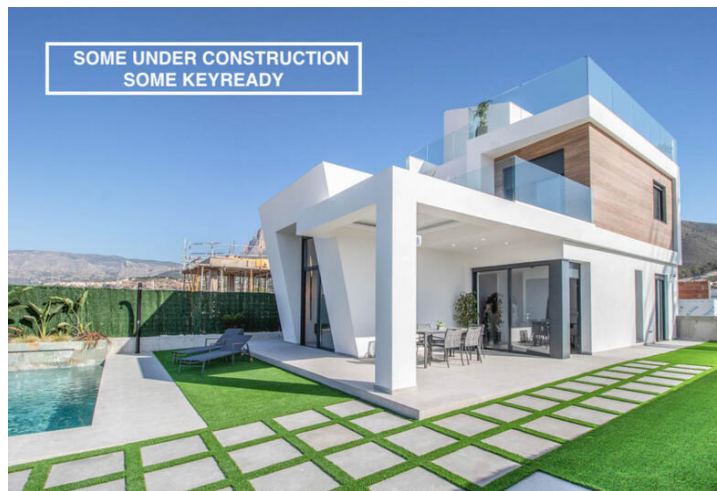

3 chambre Villa à vendre dans Finestrat, Alicante

549.000€

The town of Finestrat is located at the foot of Puig Campana.

The town is 265 metres above sea level, which gives it exclusive views from many points. This beautiful town is also a paradise for golf lovers, as there are several top quality golf courses just a few kilometres from the city of Benidorm. Finestrat is a privileged location with great natural beauty. A quiet place, far from the hustle and bustle of the big cities, with access to all kinds of services and leisure areas.

Discover our residential complex in Finestrat:

22 detached villas in a modern and minimalist style. Each villa is located on a plot of approximately 350 sq_m and has been carefully designed to offer complete tranquillity and comfort, thanks to large and bright rooms that invite you to enjoy the outdoors and the surrounding nature.

All villas have

- Large open plan lounge-dining room-kitchen (double height lounge).
- Fitted kitchen with island overlooking the living area and pool.
- 3 complete bathrooms (2 en suite).
- 3 double bedrooms.