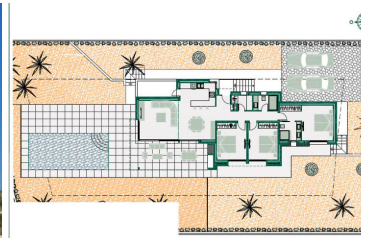

3 chambre Villa à vendre dans Benissa, Alicante

925.000€

SUPERFICIES CONSTRUIDAS

Vivienda	123.70 m ²
Porche	23.80 m ²
Total	147.50 m ²

Modern new build single storey villa for sale in Benissa, located only 2000m from the beach. This villa is part of a small urbanization of 5 new villas. There is an entrance hall, a spacious living / dining room with a fully equipped open kitchen, a utility room, a master bedroom with en-suite bathroom and 2 double bedrooms sharing a family bathroom. From the kitchen and the living room you have access to the covered terrace with outdoor kitchen and from each bedroom you have access through the large windows to the terrace and the pool. Outside in the low maintenance Mediterranean garden there is a swimming pool with terrace and parking for 2 cars. The house has an energy classification A, is completely fenced and equipped with an electric entrance gate for cars and a gate for people. Large floor tiles of 90x90cm are used, there is a security door, underfloor heating by means of a gas boiler, hot water by means of a solar boiler, air conditioning, a ventilation system and of course a 10-year warranty. Building specifications on request.

- | | | |
|--|---|--|
|  3 chambres |  2 salles de bains |  301m ² Taille de construction |
|  800m ² Taille de la parcelle | <input checked="" type="checkbox"/> Piscine | <input checked="" type="checkbox"/> Air conditioning |
| <input checked="" type="checkbox"/> Automatic gate | <input checked="" type="checkbox"/> Automatic irrigation | <input checked="" type="checkbox"/> Central heating |
| <input checked="" type="checkbox"/> Double glass | <input checked="" type="checkbox"/> Fitted wardrobes | <input checked="" type="checkbox"/> Garden |
| <input checked="" type="checkbox"/> Outdoor kitchen | <input checked="" type="checkbox"/> Pool | <input checked="" type="checkbox"/> Terrace |
| <input checked="" type="checkbox"/> Underfloor heating | | |