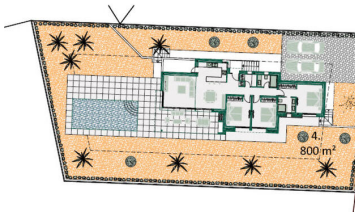

3 chambre Villa à vendre dans Benissa, Alicante

925.000€

SUPERFICIES CONSTRUIDAS

Vivienda	123.70 m ²
Porche	23.80 m ²
Total	147.50 m ²

Modern new build single storey villa for sale in Benissa, located only 2000m from the beach. This villa is part of a small urbanization of 5 new villas. There is an entrance hall, a spacious living / dining room with a fully equipped open kitchen, a utility room, a master bedroom with en-suite bathroom and 2 double bedrooms sharing a family bathroom. From the kitchen and the living room you have access to the covered terrace with outdoor kitchen and from each bedroom you have access through the large windows to the terrace and the pool. Outside in the low maintenance Mediterranean garden there is a swimming pool with terrace and parking for 2 cars. The house has an energy classification A, is completely fenced and equipped with an electric entrance gate for cars and a gate for people. Large floor tiles of 90x90cm are used, there is a security door, underfloor heating by means of a gas boiler, hot water by means of a solar boiler, air conditioning, a ventilation system and of course a 10-year warranty. Building specifications on request.

- | | | |
|--|---|--|
|  3 chambres |  2 salles de bains |  301m ² Taille de construction |
|  800m ² Taille de la parcelle | <input checked="" type="checkbox"/> Piscine | <input checked="" type="checkbox"/> Air conditioning |
| <input checked="" type="checkbox"/> Automatic gate | <input checked="" type="checkbox"/> Automatic irrigation | <input checked="" type="checkbox"/> Central heating |
| <input checked="" type="checkbox"/> Double glass | <input checked="" type="checkbox"/> Fitted wardrobes | <input checked="" type="checkbox"/> Garden |
| <input checked="" type="checkbox"/> Outdoor kitchen | <input checked="" type="checkbox"/> Pool | <input checked="" type="checkbox"/> Terrace |
| <input checked="" type="checkbox"/> Underfloor heating | | |