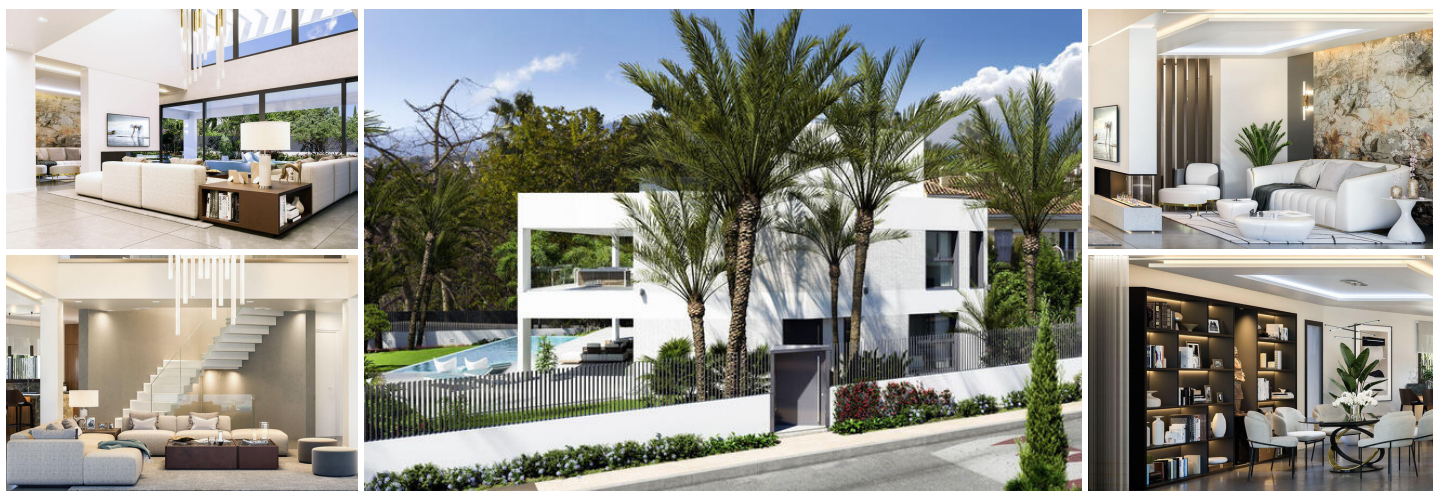

4 chambre Villa à vendre dans Guadalmina Baja, Málaga

3.285.000€

Guadalmina Baja ... 4 Bedroom, 6 Bathroom Villa

Under Construction with completion expected for 3Q 2023.

a new state-of-the-art design villa, located in the most sought after area, Guadalmina Baja.

With our project we strive for an independent design that stands out from the mass of modern houses of today. In particular through the concrete look that dominates the architecture, we create a timeless and, to a certain extent, intellectual design. Purism on the one hand, and a very practical layout with 4 bedrooms on the other, create an ideal balance between design and pragmatism

Divided into ground floor and first floor, as well as a basement area with garage of 92m² for few cars, gym, entertainment área (cinema), pool installations as well as a utility room. Large panoramic windows dominate the living areas and corridors and provide a view of the dreamy tropical-Mediterranean garden that surrounds the house. The open living-dining area with lifestyle kitchen is surrounded by spacious covered terraces that lead into the pool. The guest suite is located on the ground floor and the master suite and the children's or family quarters are also located on the upper floor, which means great privacy. All bedrooms have large bathrooms en suite and spacious built-in wardrobes.

Features

Underfloor heating and air conditioning via air heat pump, big format flooring in the interior and exterior, high-quality aluminum windows, wooden fittings such as wall paneling and built-in wardrobes of the best quality, individually designed bathrooms with italian porcelanic, branded bathroom fittings, infinity pool with salt cleaning, high-quality custom-made kitchen with NEEF appliances, design texturized elements on the facade, representative entrance portal with staircase, roof terrace, easy care garden with automatic irrigation, automatic entrance gate, domestic