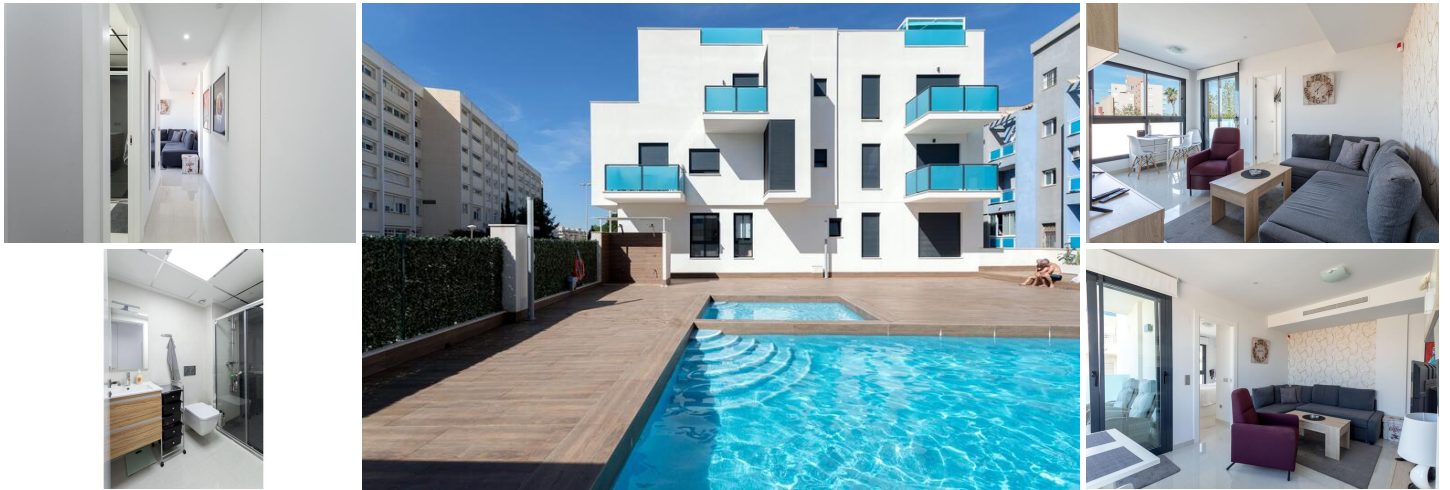

## 1 chambre Appartement à vendre dans Torrevieja, Alicante

139.995€

Modern recently built 1 bedroom corner apartment with views over a park for sale in Los Cibeles de Amay - Torrevieja. Located on a prime location, just a 15 minute walk to the Playa del Cura beach and the lovely promenade in Torrevieja. Also surrounded by bars, restaurants, supermarkets, etc. The health center and the bus stop are just around the corner.

This beautiful like new apartment offers 1 spacious bedroom with a fitted wardrobe, 1 bathroom with a walk in shower, a very bright living / dining room, a fully equipped high quality kitchen with a silestone worktop and a cozy west facing terrace overlooking a beautiful park. The apartment is sold furnished and equipped, ready to move in.

A large storage room in the underground garage of the same building is included in the price.

The community is almost brand new and offers a good size swimming pool. A part of the roof terrace is communal, where you can dry your clothes, the other part are private terraces which belong to the penthouses.

Do not miss the opportunity to buy this almost new 1 bedroom apartment within walking distance to the center, the beach and the promenade in Torrevieja.

- |   |  |   |
|---|--|---|
|  1 chambre                    |  1 salle de bains       |  48m <sup>2</sup> Taille de construction |
|  Airconditioning (hot & cold) |  Alarm system           |  Close to the beach                      |
|  Communal garden              |  Communal swimming pool |  Energy rating certificat                |
|  Furnished                    |  Lift                   |  Storage room                            |
|  Terrace                      |  West facing            |  White goods                             |