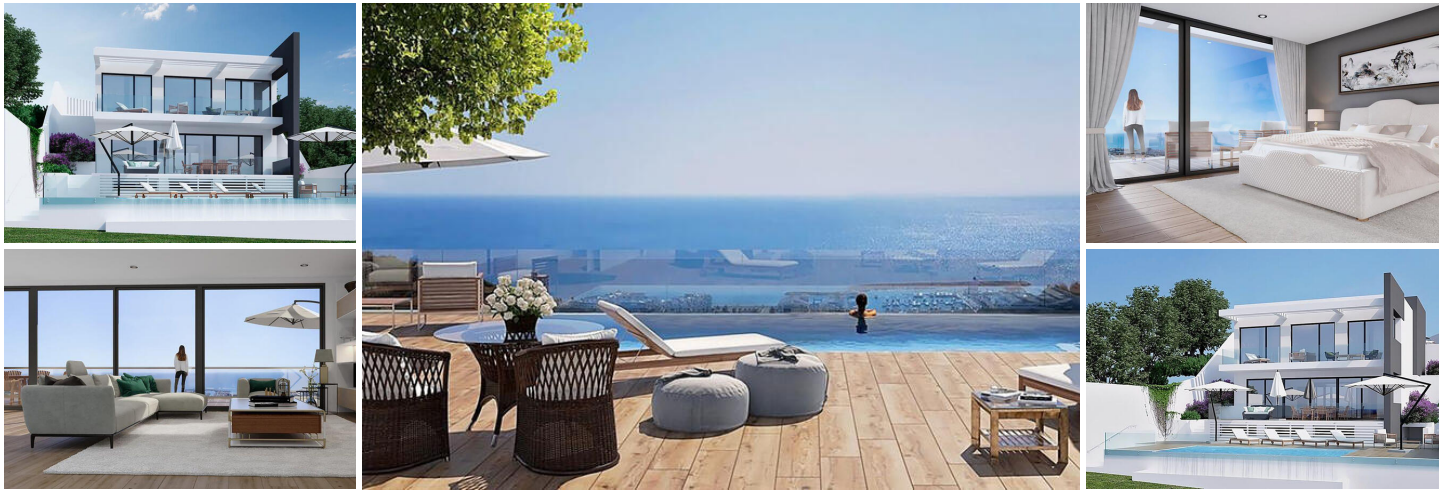

## Terrain à vendre dans Benalmadena, Málaga

319.000€

180° urban plot with sea view in Arroyo de la Miel, Santangelo district.

Build the villa of your dreams on this fabulous 875m2 plot with BUILDING LICENSE.  
An impressive sea view on each level, a beautiful privacy in a new residential area.

Quick access to the main axes.

Airport: 14 mins  
Málaga: 20 mins  
Marbella 30 mins

Residential Plot, Benalmadena, Costa del Sol.  
Garden/Plot 875 m<sup>2</sup>.

Setting : Close To Sea, Close To Town.  
Orientation : South.  
Views : Sea, Panoramic.  
Category : Bargain, Resale, With Planning Permission.