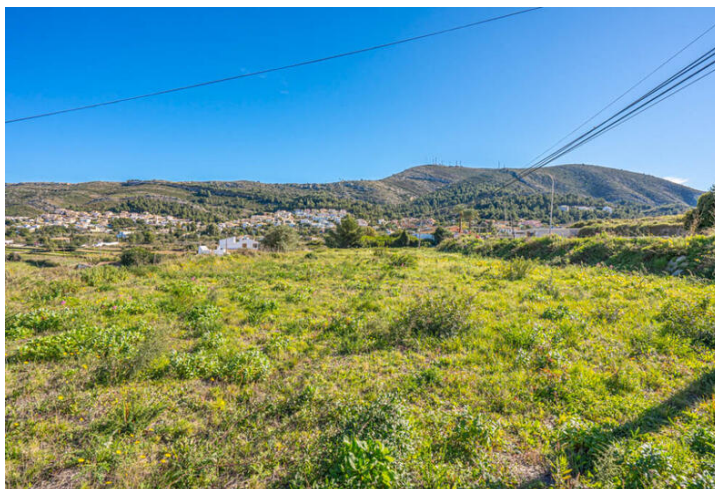

Land til salgs i Benitachell, Alicante

232.800€

This plot is located on the edge of the centre of Benitachell and offers views of Cumbre del Sol, the Montgó and the sea. The plot has a total area of 4656 m², of which 2152 m² are urban and 2504 m² agricultural. It has an ideal location for any commercial business such as restaurant, Bed and Breakfast, shop, etc.

 0 soverom
 Electricity

 0 bad
 Riolering

 4.656m² Tomtestørrelse

Eiendom som markedsføres av Javea Estates

www.spainpropertyportal.com/no/