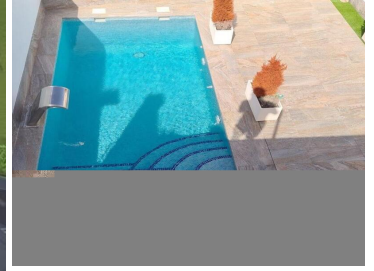

3 Cuarto Adosado en venta en Avilese, Murcia

239.000€

Residential Aire Limpio III is a luxury complex of 14 townhouses with private pool, terrace areas and solarium that allows you to enjoy all hours of sunshine, every day of the year. Each property has 3 bedrooms and 2 fitted bathrooms. The property has been designed on three levels with a contemporary style and an open planned concept, consisting of a fully-fitted kitchen and lounge-dining room. The development is located in Avilese (Murcia), surrounded by all services, sports facilities and near several Golf Courses. The property will meet the highest standards and will be equipped with: Private swimming pool with shower. Kitchen completely furnished and equipped with oven, microwave, fridge, integrated dishwasher, induction hob and extractor fan. Lighting: LED inside the property (dining room, kitchen, corridors and bathrooms), and well as in outdoor areas. Lined wardrobes with drawers. Fully fitted bathrooms with suspended toilet, vanity unit, mirror and rainfall shower column. Pre-installation for air conditioning. Parking space on the plot.