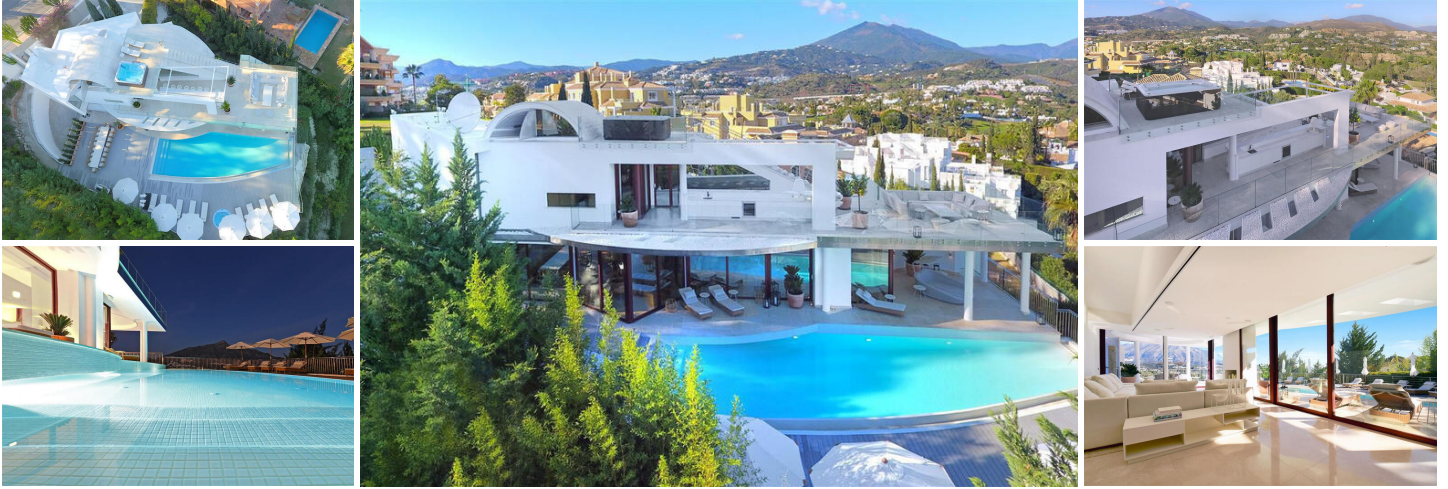

7 Cuarto Villa para alquilar a corto plazo en Nueva Andalucia, Málaga

6.500€ p / w

Located in the exclusive Golf Vally in Nueva Andalucía, a 5 min drive from Puerto Banus town centre, as well as to beaches and recreational areas.

This newly renovated villa is built to the highest standard and designed by the renowned architect Angel Taborda, known worldwide for his avant-garde style. When entering this remarkable villa the modern architecture harmonious melt together with a panoramic view over La Concha Mountain, Las Brisas golf and the Mediterranean Sea. You instantly feel at peace while exploring the rest of the beautiful house – divided over 3 levels, having carefully considered the distribution to maximize the light and magnificent views surrounding the property.

From the main entrance the living room in its white interior floats together with the beautiful natural light coming in from the full-size windows facing the view and pool area. Turning to the right – the fully equipped kitchen presents itself with a dining area fitting 16 people. From the kitchen area, there is direct access to the second kitchen and laundry room with washing machine and tumble dryer.

Outside you have a spacious terrace with palm trees, a large heated infinity pool and Jacuzzi. The outstanding barbecue area is ideal for entertaining and dining under the stars, while the partly covered bar and the lounge seating on the second floor terrace can lift the atmosphere from great cosiness to a great party with total privacy and views towards the mountains and the sea. This is truly a stunning luxury home.