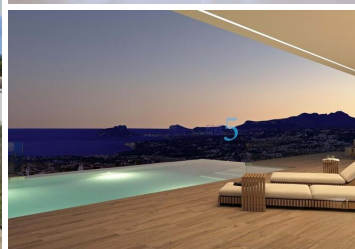

3 спальная комната вилла продается в El/Benitachell Poble Nou de Benitatchell, Alicante

2.456.000€

NEW BUILD LUXURY VILLA IN CUMBRE DEL SOL

New Build luxury villa with spectacular sea views is ideal to live in with the family or to enjoy with friends. It is located at the top of Puig de la Llorençà, in the Residential Cumbre del Sol dominating over the residential area and with an unbeatable sea view. A unique and exclusive place in the North Costa Blanca region.

Its modern architecture, based on straight lines, combined with the Mediterranean style blends perfectly with its surroundings. This villa has been completely designed to enhance functionality and comfort, without cutting back an ounce on design. The villa is surrounded by a large garden with indigenous plants and elements. A feature that particularly stands out is the natural stone walls.

The villa has a private parking area on the top floor for up to two vehicles, since access to the villa is located on the same floor.

Once inside, we will find two bedrooms with a private bathroom and terrace to be able to enjoy the sea views at any time of the day.

We go down to the main floor where the main suite of this villa is located. A very spacious room with a modern walk-in dressing room with large wardrobes. The room's private bathroom will surprise you, starting with its large size. Its equipment, based on designer bathroom fittings from renowned brands, together with the possibility of taking baths with sea views, make it one of the most exclusive places of this villa.