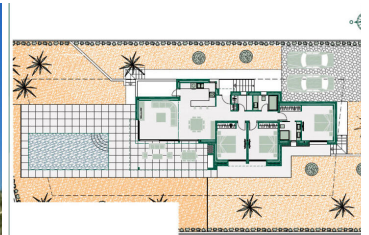

3 Schlafzimmer Villa zu verkaufen in Benissa, Alicante

925.000€

SUPERFICIES CONSTRUIDAS

Vivienda	123.70 m ²
Porche	23.80 m ²
Total	147.50 m ²

Modern new build single storey villa for sale in Benissa, located only 2000m from the beach. This villa is part of a small urbanization of 5 new villas. There is an entrance hall, a spacious living / dining room with a fully equipped open kitchen, a utility room, a master bedroom with en-suite bathroom and 2 double bedrooms sharing a family bathroom. From the kitchen and the living room you have access to the covered terrace with outdoor kitchen and from each bedroom you have access through the large windows to the terrace and the pool. Outside in the low maintenance Mediterranean garden there is a swimming pool with terrace and parking for 2 cars. The house has an energy classification A, is completely fenced and equipped with an electric entrance gate for cars and a gate for people. Large floor tiles of 90x90cm are used, there is a security door, underfloor heating by means of a gas boiler, hot water by means of a solar boiler, air conditioning, a ventilation system and of course a 10-year warranty. Building specifications on request.

- | | | |
|---|--|--|
|  3 Schlafzimmer |  2 Badezimmer |  301m ² Baugröße |
|  800m ² Grundstücksgröße | <input checked="" type="checkbox"/> Schwimmbad | <input checked="" type="checkbox"/> Air conditioning |
| <input checked="" type="checkbox"/> Automatic gate | <input checked="" type="checkbox"/> Automatic irrigation | <input checked="" type="checkbox"/> Central heating |
| <input checked="" type="checkbox"/> Double glass | <input checked="" type="checkbox"/> Fitted wardrobes | <input checked="" type="checkbox"/> Garden |
| <input checked="" type="checkbox"/> Outdoor kitchen | <input checked="" type="checkbox"/> Pool | <input checked="" type="checkbox"/> Terrace |
| <input checked="" type="checkbox"/> Underfloor heating | | |