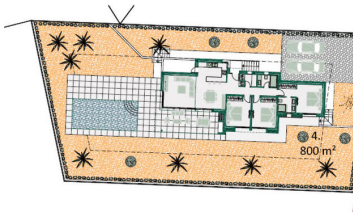

3 Schlafzimmer Villa zu verkaufen in Benissa, Alicante

925.000€

SUPERFICIES CONSTRUIDAS

Vivienda	123.70 m ²
Porche	23.80 m ²
Total	147.50 m ²

Modern new build single storey villa for sale in Benissa, located only 2000m from the beach. This villa is part of a small urbanization of 5 new villas. There is an entrance hall, a spacious living / dining room with a fully equipped open kitchen, a utility room, a master bedroom with en-suite bathroom and 2 double bedrooms sharing a family bathroom. From the kitchen and the living room you have access to the covered terrace with outdoor kitchen and from each bedroom you have access through the large windows to the terrace and the pool. Outside in the low maintenance Mediterranean garden there is a swimming pool with terrace and parking for 2 cars. The house has an energy classification A, is completely fenced and equipped with an electric entrance gate for cars and a gate for people. Large floor tiles of 90x90cm are used, there is a security door, underfloor heating by means of a gas boiler, hot water by means of a solar boiler, air conditioning, a ventilation system and of course a 10-year warranty. Building specifications on request.

- | | | |
|---|--|--|
|  3 Schlafzimmer |  2 Badezimmer |  301m ² Baugröße |
|  800m ² Grundstücksgröße | <input checked="" type="checkbox"/> Schwimmbad | <input checked="" type="checkbox"/> Air conditioning |
| <input checked="" type="checkbox"/> Automatic gate | <input checked="" type="checkbox"/> Automatic irrigation | <input checked="" type="checkbox"/> Central heating |
| <input checked="" type="checkbox"/> Double glass | <input checked="" type="checkbox"/> Fitted wardrobes | <input checked="" type="checkbox"/> Garden |
| <input checked="" type="checkbox"/> Outdoor kitchen | <input checked="" type="checkbox"/> Pool | <input checked="" type="checkbox"/> Terrace |
| <input checked="" type="checkbox"/> Underfloor heating | | |