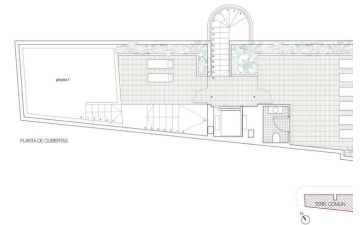

2 soveværelse Lejlighed til salg i Torrevieja, Alicante

459.900€

NEW BUILD APARTMENTS AND PENTHOUSES NEAR THE BEACH IN TORREVIEJA; New Build apartments with one of the best locations you can find, located 50 meters from Los Locos beach; Residential consist of apartments with 2 and 3 bedrooms and penthouses with 1 and 2 bedrooms, open plan living with spacious layout, kitchen equipped with top brand appliances and fitted wardrobes, fully equipped bathrooms with underfloor heating; New Build residential complex with modern design and high quality finishes; Torreviejass Playa de Los Locos has pleasant promenade with a variety of bars, restaurants and chiringuitos where you can savour authentic Spanish paellas; Torrevieja is a Spanish town in the province of Alicante, on the Costa Blanca; It is known for its typically Mediterranean climate and coastline. It has boardwalks with resorts along its sandy beaches; The small Museum of the Sea and Salt houses exhibitions on the fishing and salt history of the city; In the interior, the Lagunas de La Mata-Torrevieja Natural Park has trails and two salty lagoons, one pink and the other green; Alicante airport located 40 minutes away and Murcia airport about 1 hour away;

☒ 2 soveværelser	☒ 2 badeværelser	☒ 106m² Byg størrelse
☒ Communal Pool	☒ Near Schools	☒ Near Commercial Center
☒ Near Bus Route	☒ Air Conditioning: Pre-Installed	☒ Elevator/Lift
☒ Double Bedrooms: 2	☒ Location: Coastal	☒ Key Ready
☒ Useable Build Space: 90 Msq.	☒ Beach: 50 Meters	☒ Space
☒ Terrace: 48 Msq.