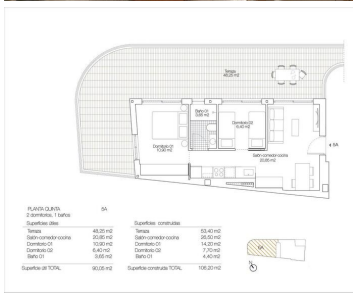

2 soveværelse Lejlighed til salg i Torrevieja, Alicante

459.900€

NEW BUILD APARTMENTS AND PENTHOUSES NEAR THE BEACH IN TORREVIEJA; New Build apartments with one of the best locations you can find, located 50 meters from Los Locos beach; Residential consist of apartments with 2 and 3 bedrooms and penthouses with 1 and 2 bedrooms, open plan living with spacious layout, kitchen equipped with top brand appliances and fitted wardrobes, fully equipped bathrooms with underfloor heating; New Build residential complex with modern design and high quality finishes; Torreviejass Playa de Los Locos has pleasant promenade with a variety of bars, restaurants and chiringuitos where you can savour authentic Spanish paellas; Torrevieja is a Spanish town in the province of Alicante, on the Costa Blanca; It is known for its typically Mediterranean climate and coastline. It has boardwalks with resorts along its sandy beaches; The small Museum of the Sea and Salt houses exhibitions on the fishing and salt history of the city; In the interior, the Lagunas de La Mata-Torrevieja Natural Park has trails and two salty lagoons, one pink and the other green; Alicante airport located 40 minutes away and Murcia airport about 1 hour away;

☒ 2 soveværelser	☒ 2 badeværelser	☒ 106m² Byg størrelse
☒ Communal Pool	☒ Near Schools	☒ Near Commercial Center
☒ Near Bus Route	☒ Air Conditioning: Pre-Installed	☒ Elevator/Lift
☒ Double Bedrooms: 2	☒ Location: Coastal	☒ Key Ready
☒ Useable Build Space: 90 Msq.	☒ Beach: 50 Meters	☒ Space
☒ Terrace: 48 Msq.