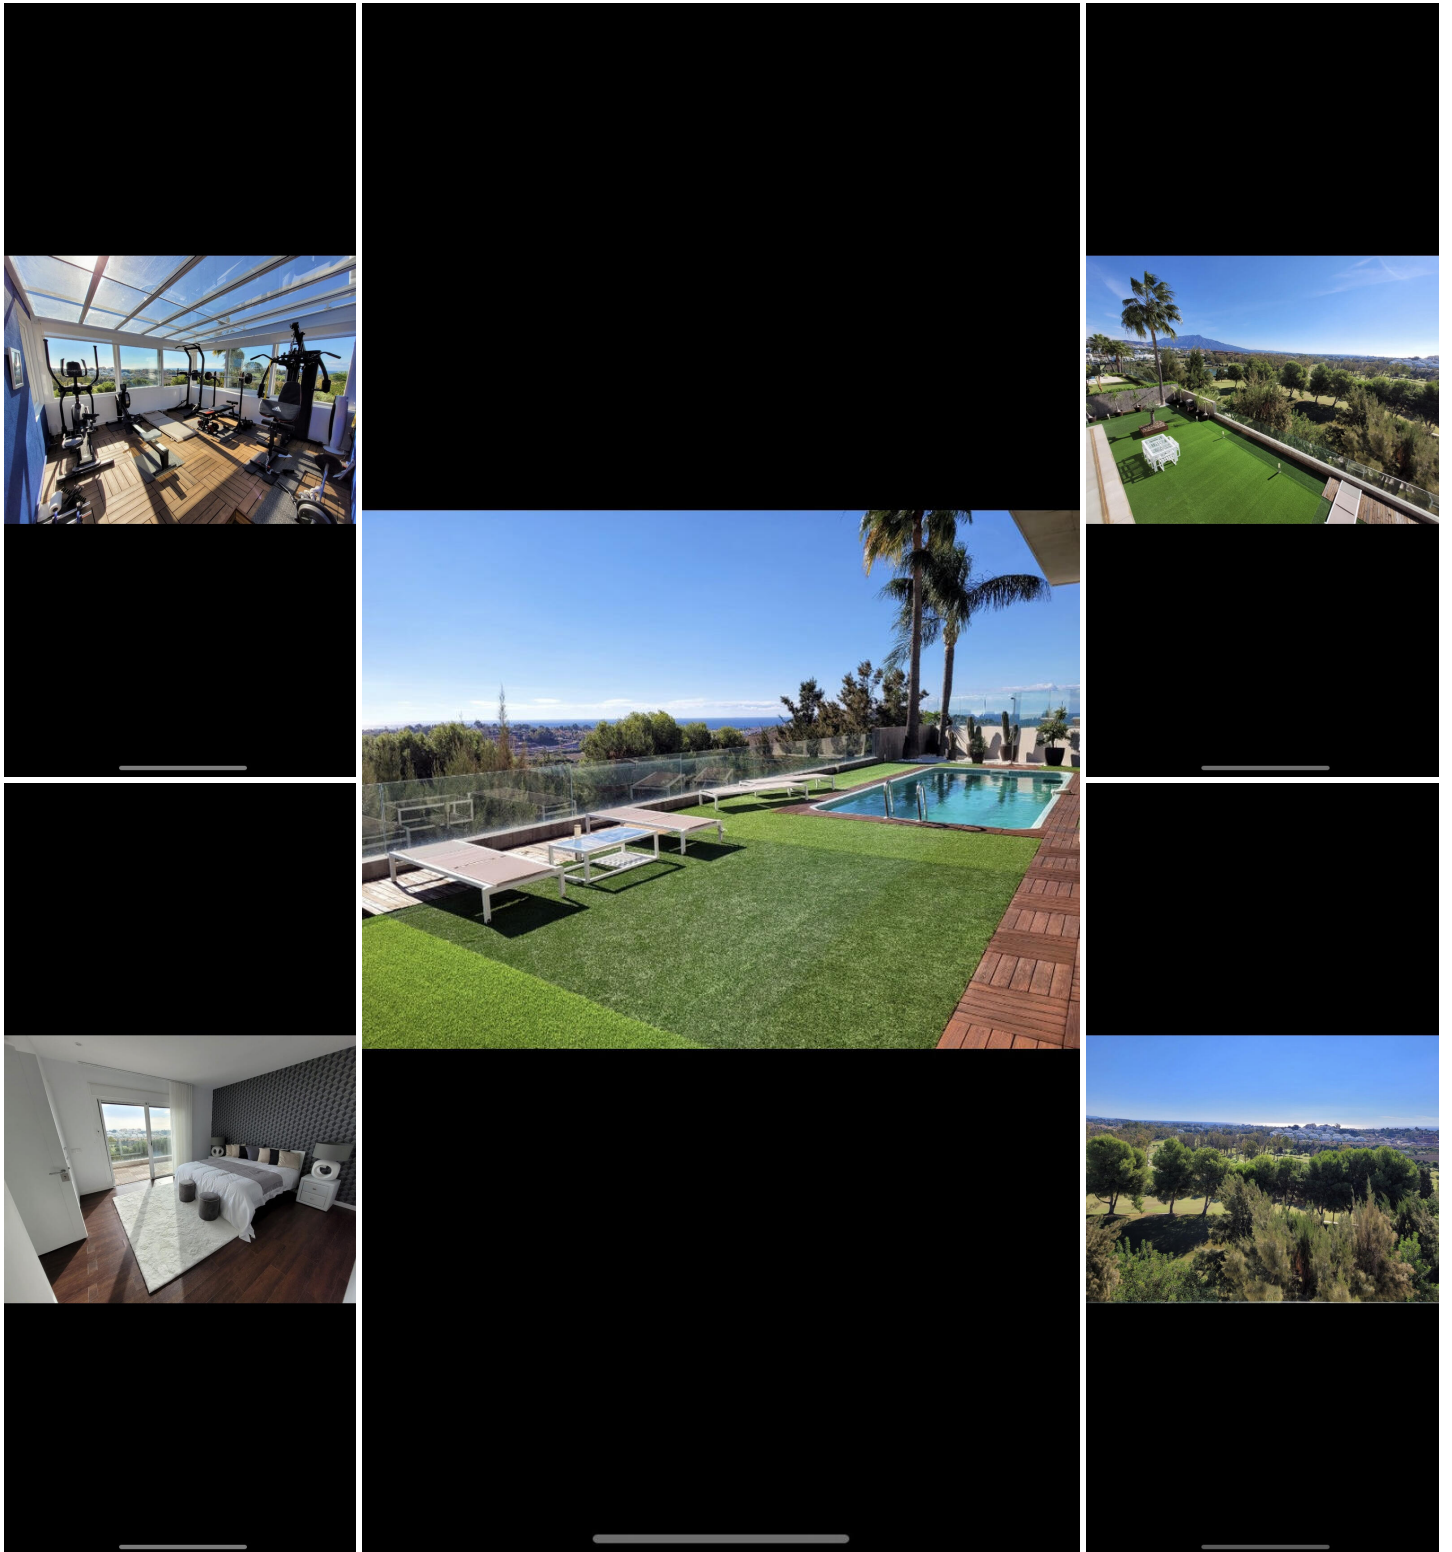

4 soveværelse Villa til salg i Benahavis, Málaga

1.850.000€

This stunning contemporary quality villa is located on one of the highest positions in Nueva Atalaya in the area known as La Alqueria. Due to its position, it offers amazing sea and mountain views. The Villa its located in a very quiet street and it is on the first line of the golf course.

the space and luxury required to enjoy the Costa del Sol area in style. The living room connects seamlessly to the dining and kitchen areas, with these spaces strategically placed to enjoy the gorgeous views. There are four bedrooms, four bathrooms and a guest toilet, a large gym, winecellar and laundry area. The property is completed with two carport spaces as well as a storage room.

The property is surrounded by some of the best golf courses on the Costa del Sol, such as the adjacent Atalaya Golf and Country Club, as well as Paraiso Golf, Guadalmina and Los Arqueros.

This superb villa is close to all amenities and you are close to the Atalaya and El Paraiso golf clubs. It is only a 8 minute drive to the town of San Pedro, with a supermarket nearby and an international school.