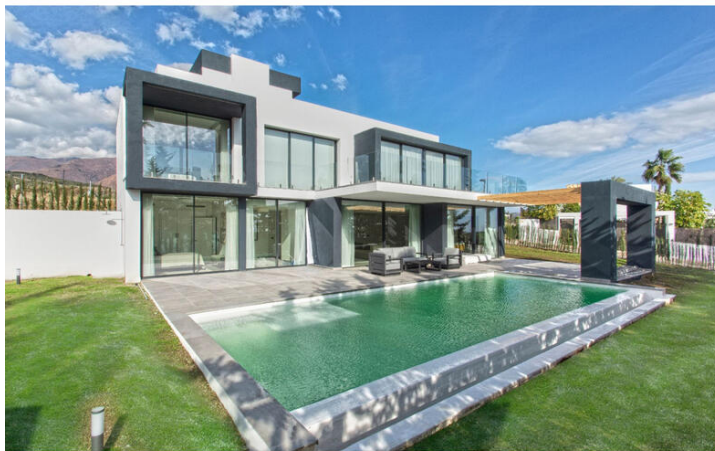

4 soveværelse Villa til salg i Estepona, Málaga

1.499.000€

ESTEPONA ... 4 Bedroom, 4 Bathroom Villa

NEW VILLA IN THE GOLF AREA JUST BUILT, OFFERING TRANQUILITY & OPEN SEA VIEWS!

Offering fantastic panoramic views to both the sea and Golf, which is one of the best golf courses on the Costa Del Sol!

Just minutes from several beaches and about 20 km from Marbella. Surrounded by a magnificent golf course and enjoys a climate and privileged views of the sea and the mountains.

A few minutes by car, you can enjoy the beaches and the marina of Estepona, which offer a varied gastronomic and leisure offer.

A great Investment for those wanting to build their dream home to specifications, in tranquil surrounds, golf courses, amenities and beautiful coastal baches.

Offers an Investment for the family who want to build their dream home in a great location. just minutes drive from the beach, supermarkets, schools and only a few minutes drive to Estepona.