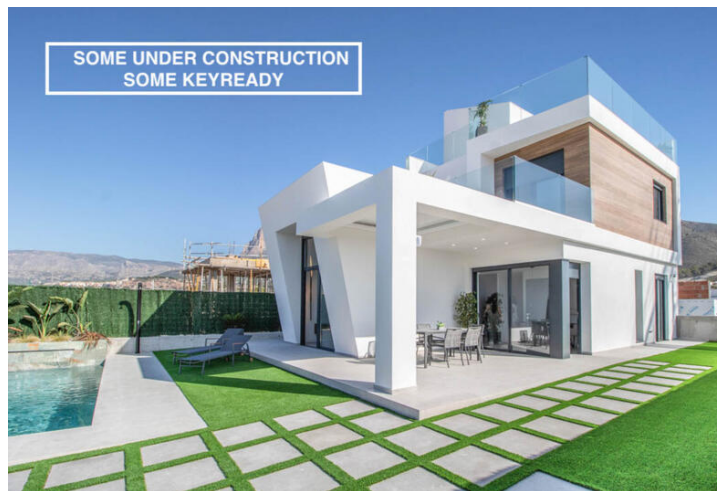

## 3 soveværelse Villa til salg i Finestrat, Alicante

549.000€

The town of Finestrat is located at the foot of Puig Campana.

The town is 265 metres above sea level, which gives it exclusive views from many points. This beautiful town is also a paradise for golf lovers, as there are several top quality golf courses just a few kilometres from the city of Benidorm. Finestrat is a privileged location with great natural beauty. A quiet place, far from the hustle and bustle of the big cities, with access to all kinds of services and leisure areas.

Discover our residential complex in Finestrat:

22 detached villas in a modern and minimalist style. Each villa is located on a plot of approximately 350 sq\_m and has been carefully designed to offer complete tranquillity and comfort, thanks to large and bright rooms that invite you to enjoy the outdoors and the surrounding nature.

All villas have

- Large open plan lounge-dining room-kitchen (double height lounge).
- Fitted kitchen with island overlooking the living area and pool.
- 3 complete bathrooms (2 en suite).
- 3 double bedrooms.