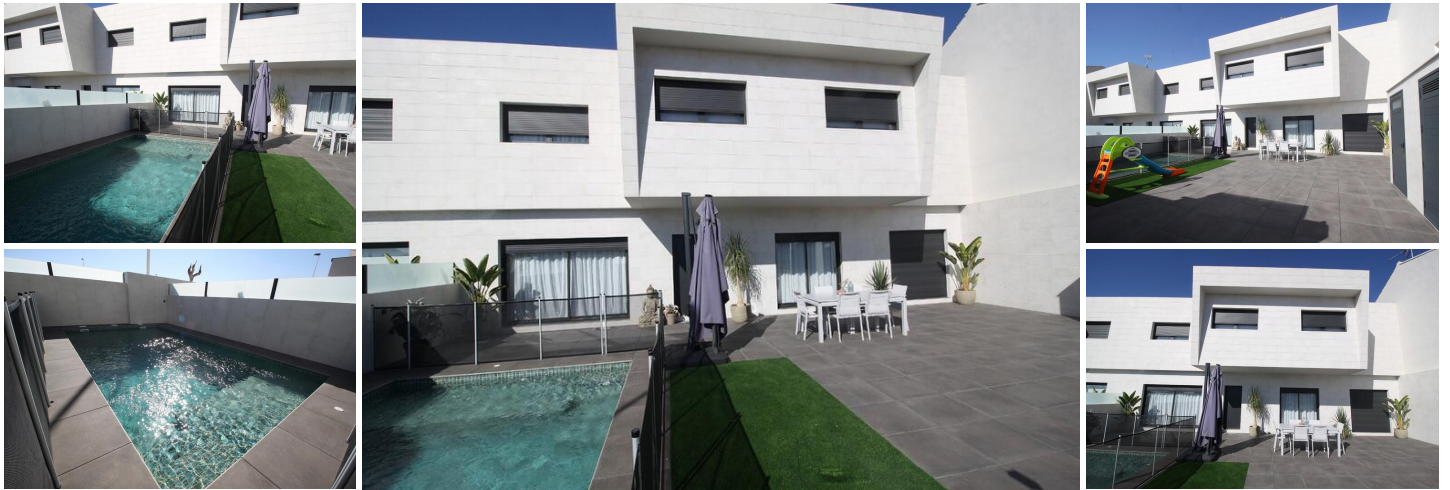

## 4 soveværelse Villa til salg i San Pedro del Pinatar, Murcia

480.000€

Modern villa with 4 bedrooms and private swimming pool in San Pedro del Pinatar, Murcia close to all amenities and the lovely white sandy beaches of San Pedro del Pinatar and Lo Pagan. The property will be sold fully furnished and consists of a spacious living/dining room, a fully equipped kitchen, four bedrooms with fitted wardrobes, two bathrooms with underfloor heating, air conditioning (hot/cold) throughout the property, storage room, a large terrace with garden and private swimming pool with jacuzzi area. Close to all local amenities and the lovely sandy beaches.