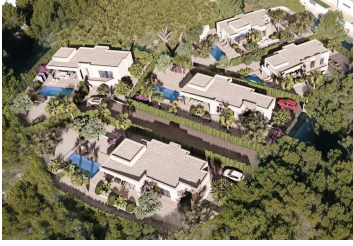

3 soveværelse Villa til salg i Benissa, Alicante

925.000€

We're proud to present this luxury villa on one level is located at the exclusive Fanadix residential area in Benissa, surrounded by nature and located in a strategic place, very close to Fustera beach and just 10 minutes from Calpe and Moraira.

The project offers villas on one level, with 3 bedrooms and 2 bathrooms, built on plots on 800m². The main living area combines the lounge, dining area and kitchen into an open-plan space, which opens onto a terrace and pool area. The master bedroom has a private bathroom.

On the exterior terrace we find the pool with a relaxing area to enjoy the sun or a dinner at the barbecue.

This exclusive project offers fully ducted Air Conditioning, underfloor heating in the property, integrated white goods, smart home system, indoor LED lighting, private pool, and parking on the premises.