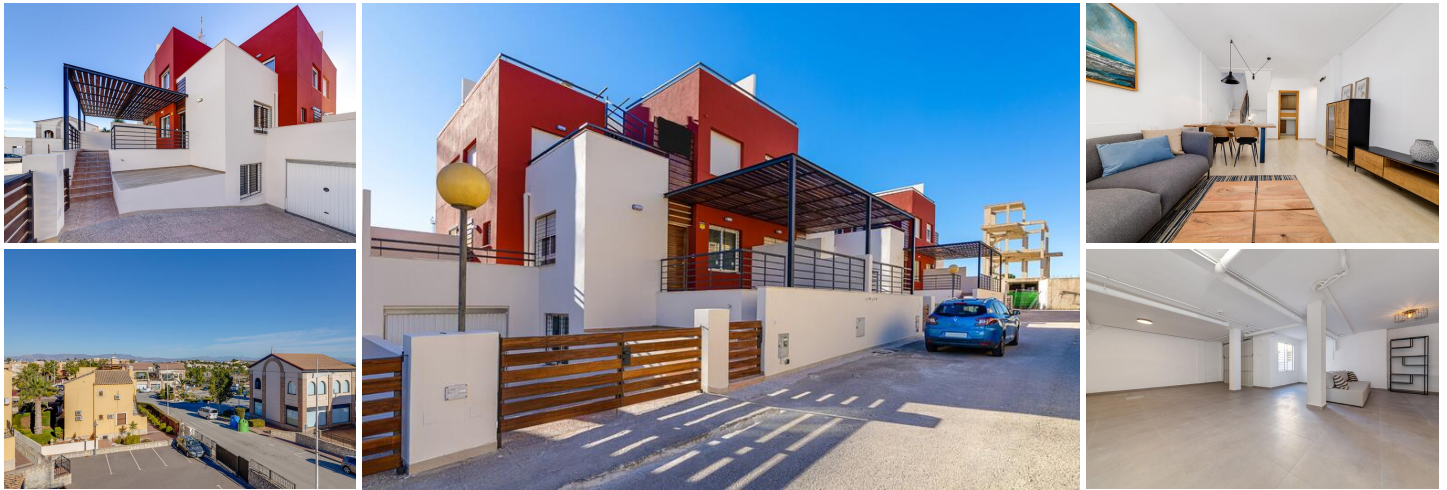

## 3 soveværelse Byhus til salg i Algorfa, Alicante

195.000€

Beautiful project of 8 townhouses at the entrance of La Finca Golf in Algorfa, completely renovated inside and out. These townhouses consist of 3 bedrooms, 2 bathrooms, living room and kitchen. In addition to the veranda, there are terraces on the first and second floors and a solarium.

You have 2 option to choose: Townhouses with private garage or townhouses with the option to have a private pool in the garden.

Townhouses are located in close proximity to golf courses. From the terraces and windows of the house there is a beautiful view of the mountain landscape.

This residential complex located in La Finca Golf resort, in the municipality of Algorfa, in the Vega Baja area of the Costa Blanca South. Only 15 minutes drive from the sandy beaches of Guardamar del Segura, and only 35 minutes from Alicante airport. The larger towns of Almoradi, Benijófar and Ciudad Quesada are a short drive away. Torrevieja and Orihuela Costa, with their large shopping centres, are 15 minutes away.