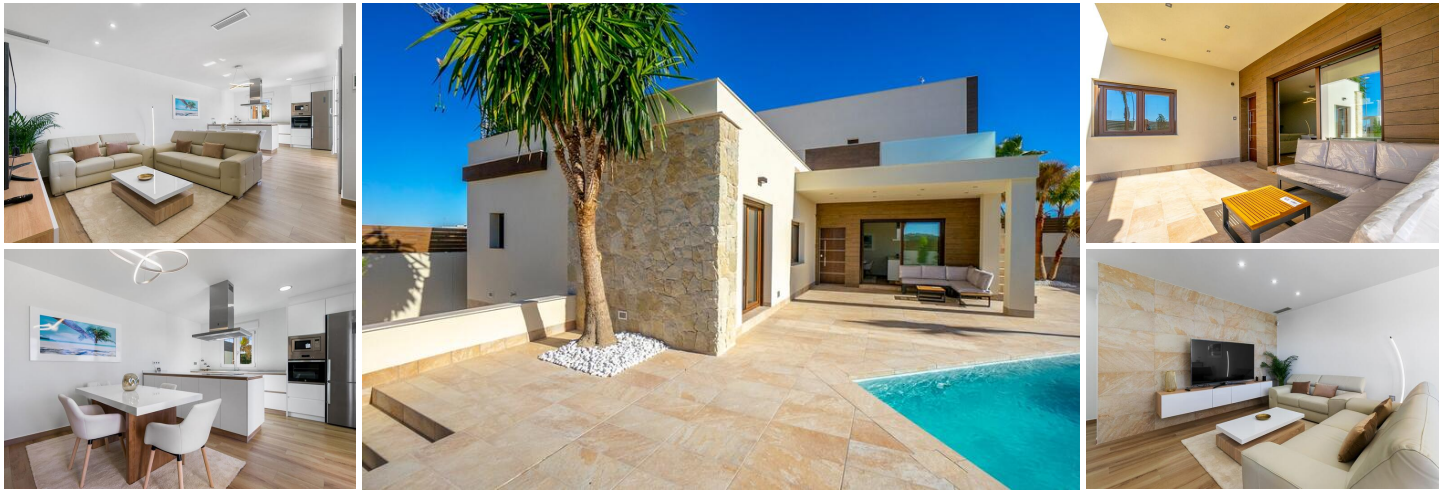

## 3 soveværelse Villa til salg i Benijófar, Alicante

455.000€

New project of 13 detached villas in Benijofar. It offers you the possibility to choose between independent villas with 3 bedrooms, on one or two floors, and with optional solariums and basements for an extra cost.

The villas have plots starting at 300 m<sup>2</sup>, with a private pool, and are supplied with PVC windows with electric shutters, underfloor heating in bathrooms, fitted kitchen, air conditioning, interior and exterior lighting, and all with the highest qualities of a promoter with a lot of experience in the area.

Interested? Do not hesitate and contact us. We are happy to help you further.

- |   |  |   |
|---|--|---|
|  3 soveværelser                   |  2 badeværelser |  113m <sup>2</sup> Byg størrelse |
|  311m <sup>2</sup> Grundstørrelse | <input checked="" type="checkbox"/> Svømmepøl  | <input checked="" type="checkbox"/> Pool  |
| <input checked="" type="checkbox"/> Private pool  | <input checked="" type="checkbox"/> Parking  | <input checked="" type="checkbox"/> Private parking   |
| <input checked="" type="checkbox"/> Close to sea  | <input checked="" type="checkbox"/> Close to shops   | <input checked="" type="checkbox"/> Close to golf   |
| <input checked="" type="checkbox"/> Close to supermarkets   | <input checked="" type="checkbox"/> Fitted wardrobes   | <input checked="" type="checkbox"/> Fitted kitchen  |
| <input checked="" type="checkbox"/> Open plan kitchen   | <input checked="" type="checkbox"/> Fitted bathroom  | <input checked="" type="checkbox"/> Air conditioning  |
| <input checked="" type="checkbox"/> Underfloor heating bathrooms  | <input checked="" type="checkbox"/> Enclosed Plot  | <input checked="" type="checkbox"/> Private garden  |
| <input checked="" type="checkbox"/> Covered terrace   | <input checked="" type="checkbox"/> Private terrace  | <input checked="" type="checkbox"/> Gated complex   |