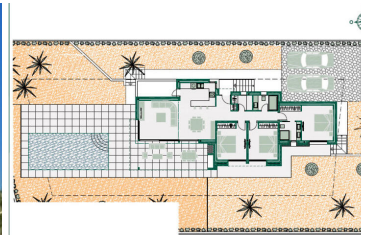

3 soveværelse Villa til salg i Benissa, Alicante

925.000€

SUPERFICIES CONSTRUIDAS

Vivienda	123.70 m ²
Porche	23.80 m ²
Total	147.50 m ²

Modern new build single storey villa for sale in Benissa, located only 2000m from the beach. This villa is part of a small urbanization of 5 new villas. There is an entrance hall, a spacious living / dining room with a fully equipped open kitchen, a utility room, a master bedroom with en-suite bathroom and 2 double bedrooms sharing a family bathroom. From the kitchen and the living room you have access to the covered terrace with outdoor kitchen and from each bedroom you have access through the large windows to the terrace and the pool. Outside in the low maintenance Mediterranean garden there is a swimming pool with terrace and parking for 2 cars. The house has an energy classification A, is completely fenced and equipped with an electric entrance gate for cars and a gate for people. Large floor tiles of 90x90cm are used, there is a security door, underfloor heating by means of a gas boiler, hot water by means of a solar boiler, air conditioning, a ventilation system and of course a 10-year warranty. Building specifications on request.

- | | | |
|---|--|--|
|  3 soveværelser |  2 badeværelser |  301 m ² Byg størrelse |
|  800m ² Grundstørrelse | <input checked="" type="checkbox"/> Svømmepøl | <input checked="" type="checkbox"/> Air conditioning |
| <input checked="" type="checkbox"/> Automatic gate | <input checked="" type="checkbox"/> Automatic irrigation | <input checked="" type="checkbox"/> Central heating |
| <input checked="" type="checkbox"/> Double glass | <input checked="" type="checkbox"/> Fitted wardrobes | <input checked="" type="checkbox"/> Garden |
| <input checked="" type="checkbox"/> Outdoor kitchen | <input checked="" type="checkbox"/> Pool | <input checked="" type="checkbox"/> Terrace |
| <input checked="" type="checkbox"/> Underfloor heating | | |