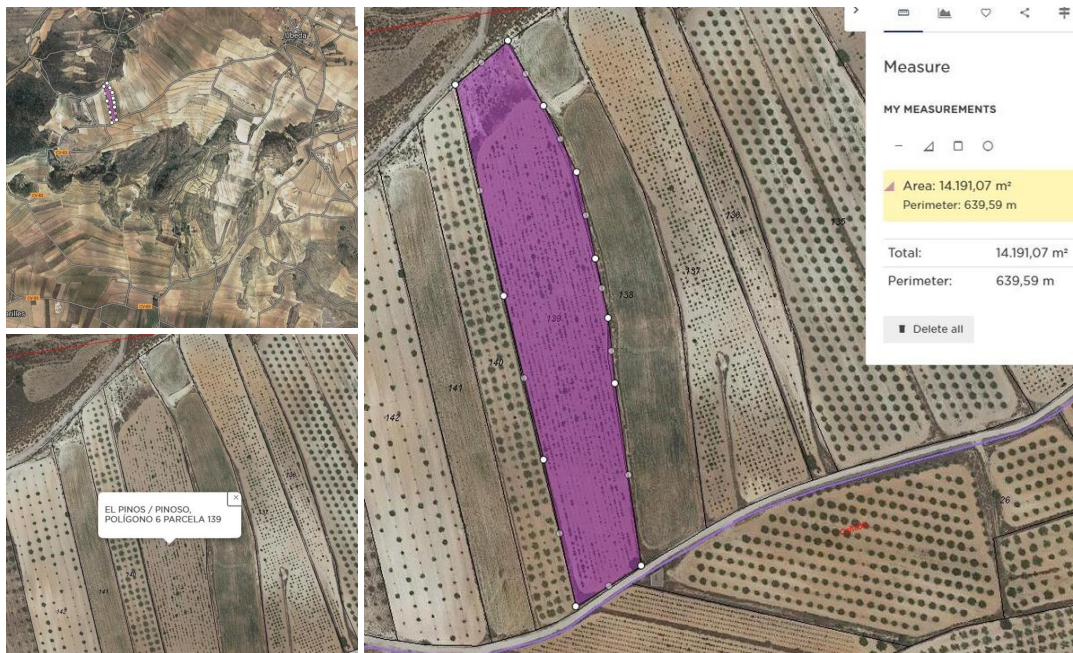

Andet til salg i Pinoso, Alicante

35.995€

Introducing a remarkable opportunity to purchase a fully legal building plot located just 5 minutes outside the charming town of Pinoso. This picturesque area is surrounded by stunning vineyards and orchards, providing an idyllic backdrop with breathtaking views over regional parks. The location is ideal for those who enjoy outdoor activities such as walking and cycling, with many scenic routes to explore. This is an excellent chance to build your dream home or invest in a prime piece of real estate in an up-and-coming area. The plots come with written confirmation from the town hall that building is permitted, ensuring a hassle-free process from start to finish. In addition, water and electric are available as is internet, and telephone services. The town hall allows for construction of up to 2% and two levels, providing ample space to create a spacious and luxurious home. With all these amenities and features, this is an opportunity not to be missed. Take advantage of this chance to purchase a piece of paradise in one of the most beautiful areas of Spain. We have a large portfolio of properties in the Costa Blanca and Costa Calida areas, specialising in country properties, villas, fincas, building plots and design and build options in the Alicante and Murcia regions with a particular emphasis on Elda, Monovar, Pinoso, Sax, Villena, Aspe, Fortuna, Albacete and many more surrounding areas. We have been established since 2004 and have decades of experience between the team which we bring to bear to help you find and secure your new dream home. We help you every step of the way to make sure your purchase in Spain is safe and hassle free. We are not here to sell you a property, we are here to help you realise your dream and find what is right for you. With us you are in the safest hands. Contact us now to have a no obligation chat about how you too can realise your dreams.