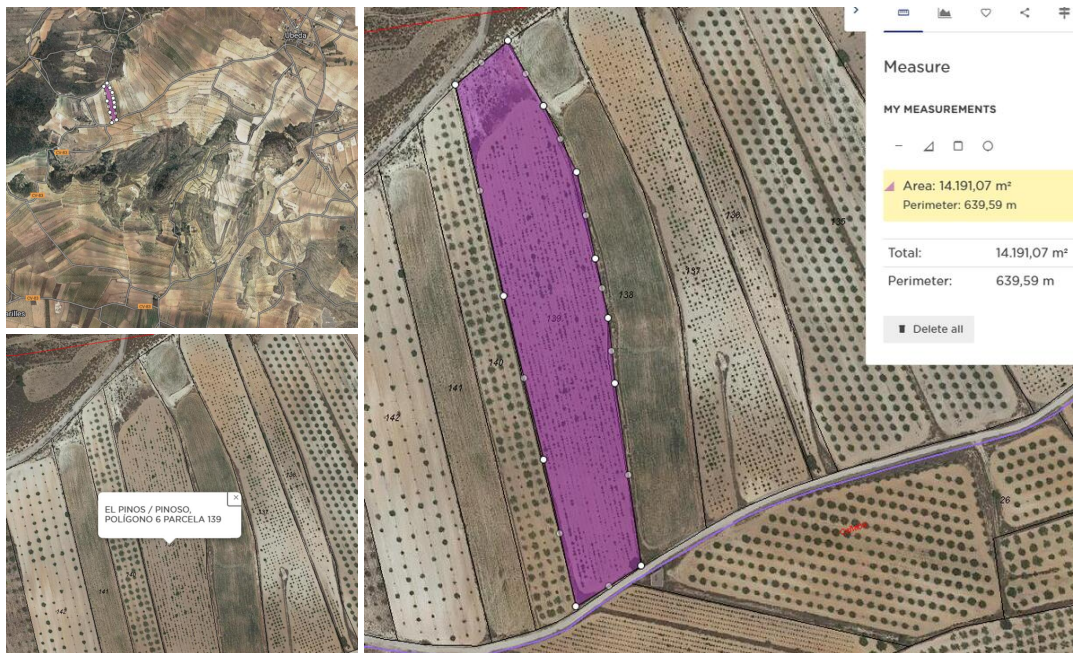

Jord til salg i Pinoso, Alicante

35.995€

Introducing a remarkable opportunity to purchase a fully legal building plot located just 5 minutes outside the charming town of Pinoso. This picturesque area is surrounded by stunning vineyards and orchards, providing an idyllic backdrop with breathtaking views over regional parks. The location is ideal for those who enjoy outdoor activities such as walking and cycling, with many scenic routes to explore. This is an excellent chance to build your dream home or invest in a prime piece of real estate in an up-and-coming area. The plots come with written confirmation from the town hall that building is permitted, ensuring a hassle-free process from start to finish. In addition, water and electric are available as is internet, and telephone services. The town hall allows for construction of up to 2% and two levels, providing ample space to create a spacious and luxurious home. With all these amenities and features, this is an opportunity not to be missed. Take advantage of this chance to purchase a piece of paradise in one of the most beautiful areas of Spain. We have a large portfolio of properties in the Costa Blanca and Costa Calida areas, specialising in country properties, villas, fincas, building plots and design and build options in the Alicante and Murcia regions with a particular emphasis on Elda, Monovar, Pinoso, Sax, Villena, Aspe, Fortuna, Albacete and many more surrounding areas. We have been established since 2004 and have decades of experience between the team which we bring to bear to help you find and secure your new dream home. We help you every step of the way to make sure your purchase in Spain is safe and hassle free. We are not here to sell you a property, we are here to help you realise your dream and find what is right for you. With us you are in the safest hands. Contact us now to have a no obligation chat about how you too can realise your dreams.