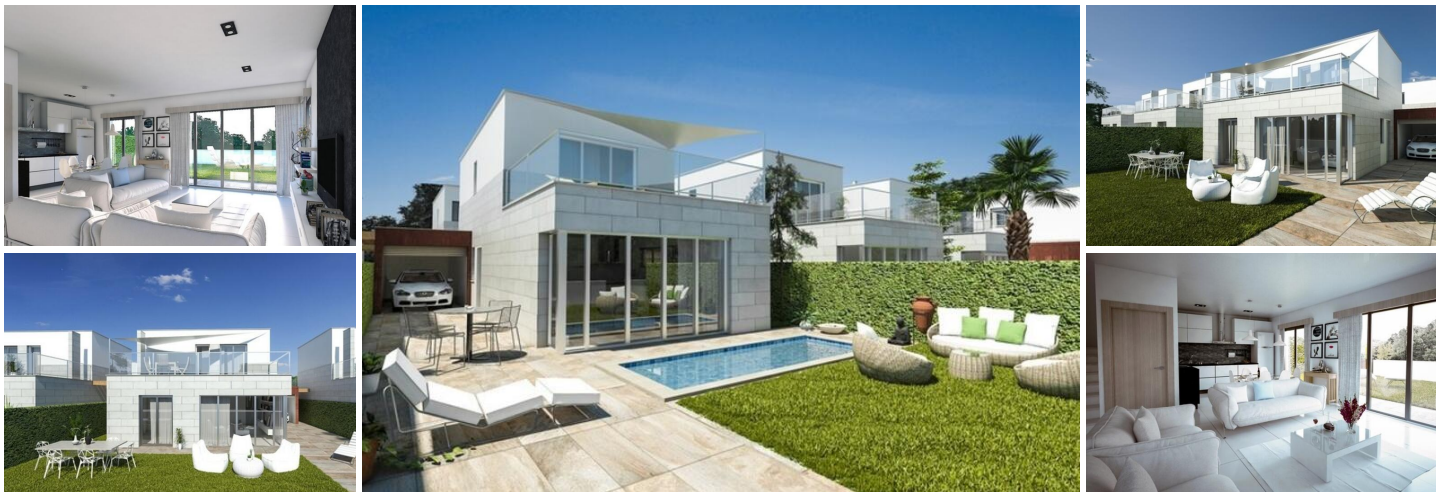

## 3 soveværelse Villa til salg i Los Alcazares, Murcia

334.000€

SALADO VILLAGE BEACH & GOLF is a luxury complex of 22 detached villas. Located in Los Alcázares, near La Serena Golf Course and very close to the beach with swimmingpool.

Each villa has 3 bedrooms and 2 bathrooms, private swimming pool, covered garage, terraces and garden. With plenty of outdoors space, it's ideal to enjoy the sun every day of the year. There are two types of villas: Amura and Norai.

### BUILDING SPECIFICATIONS:

Reinforced concrete structure.

External wall covering made of double brick partition with thermal insulation.

Façade with continuous coating of white plaster and ceramic wall tiles.