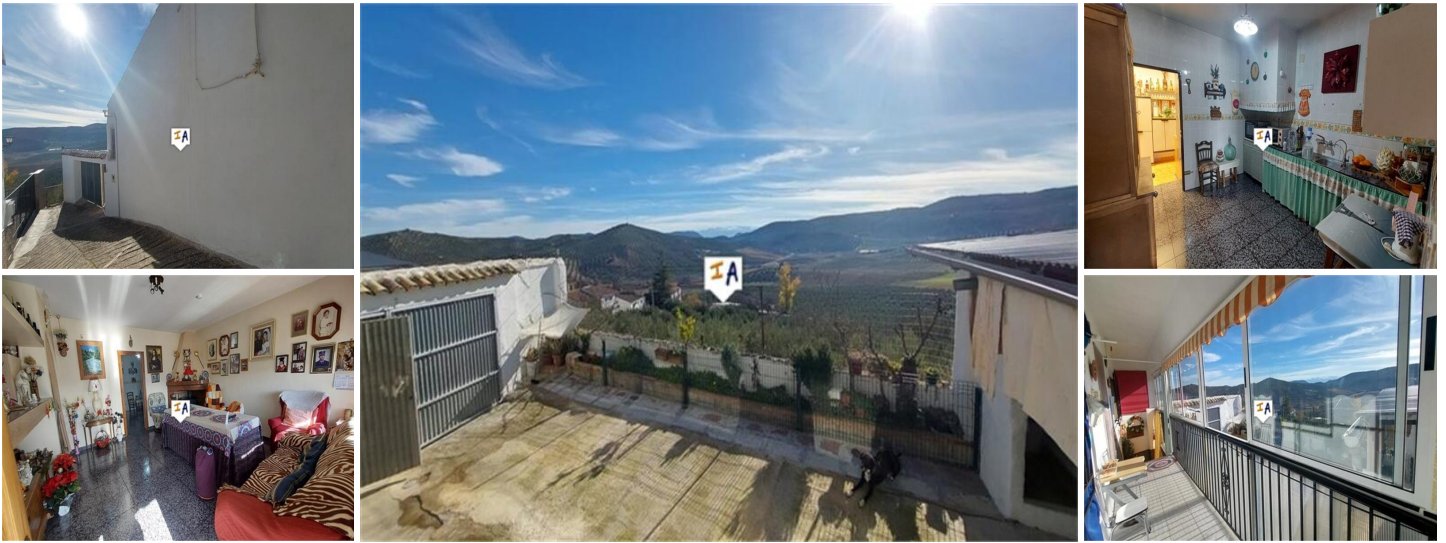

## 4 soveværelse Byhus til salg i Ermita Nueva, Jaén

110.000€

This 281m<sup>2</sup> build spacious 4 bedroom, 2 bathroom Townhouse is situated in Ermita Nueva, close to the historical city of Alcala la Real in the south of Jaen province in Andalusia, Spain. Located on the edge of the village with no passing traffic and wonderful countryside views, the main entrance to the substantial, renovated property on a generous 205m<sup>2</sup> town plot is via large garage doors into a big front hard standing for many vehicles and a car port. An entrance way on the right has a small number of steps leading up to an enclosed terrace off which is a shower room and utility area. Also off the terrace is access into a spacious lounge with a feature fireplace and wood burner, to the left a corridor leads to a bedroom and opposite is a bright family bathroom, the corridor continue on to a further 3 double bedrooms. Off the lounge is a country style kitchen with a good size pantry / storage room, towards the rear is another fitted kitchen with a working chimney, storage and a covered internal patio space with a dining and seating areas. Also off this covered patio are log storage rooms, an extra guest sleeping area and stairs taking you up to another lounge as well as access into your private garage workshop. Being sold part furnished, this is a spacious property with a good size plot and wonderful countryside views, is ready to move into and enjoy.

-  4 soveværelser
-  205m<sup>2</sup> Grundstørrelse
-  Fitted Kitchen
-  Near Public Transport
-  Patio
-  Spacious Accommodation

-  2 badeværelser
-  Close to Amenities
-  Ideal Family Home
-  Off Road Parking
-  Private Garage
-  Spectacular views

-  281m<sup>2</sup> Byg størrelse
-  Fireplace
-  Ideal for Country Lovers
-  Part Furnished
-  Renovated
-  Storage Room