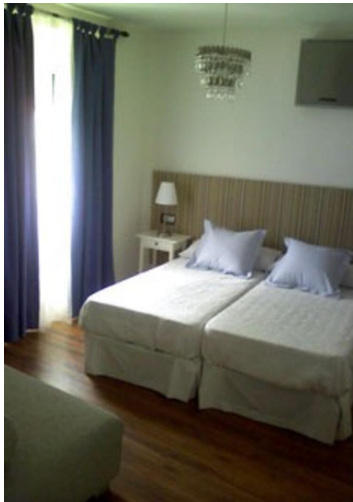

4 soveværelse Erhvervsejendom til salg i Alcaudete, Jaén

225.000€

If you are looking for a great business opportunity then this is the one to view. It is already set up as a Bed and Breakfast with the option to offer dining etc to locals and tourists in the area. Its in the best location in the town being close to a church and castle.

On the ground floor through the impressive entrance hall into the ground floor dining area and small bar. There is also a separate office reception room too. From here there is access to the outside terrace area with large jacuzzi and BBQ and bathroom. Up to the 1st floor with large bedroom with ensuite bathroom, kitchen and access to the terrace with the jacuzzi. This floor also has a lovely dining room for the guests.

Up to the 2nd floor with large utility rooms, two cloakrooms and two more bedrooms with ensuite bathrooms. Up again to the 3rd floor where there is a great sitting room with double bedroom and ensuite bathroom. From here you can go out onto the rear roof terrace with seating area and BBQ plus rear access, so ideal for parking there and the views are stunning! This floor could be made into a self contained apartment for the owners as they can use the private access to this, leaving the guests to relax in the main house.

This property also comes with its own website in english and spanish, so ready to go for the new owners! The property is being sold fully furnished too. Each bedroom has its own aircon system and TV plus the property has central heating. Its the location and set up of the property that makes it so appealing..has to be seen!

Alcaudete is a Spanish town and municipality located in the northwestern part of the Sierra Sur region , in the province of Jaén . It borders the Jaen municipalities of Alcalá la Real , Castillo de Locubín and Martos , and the Córdoba