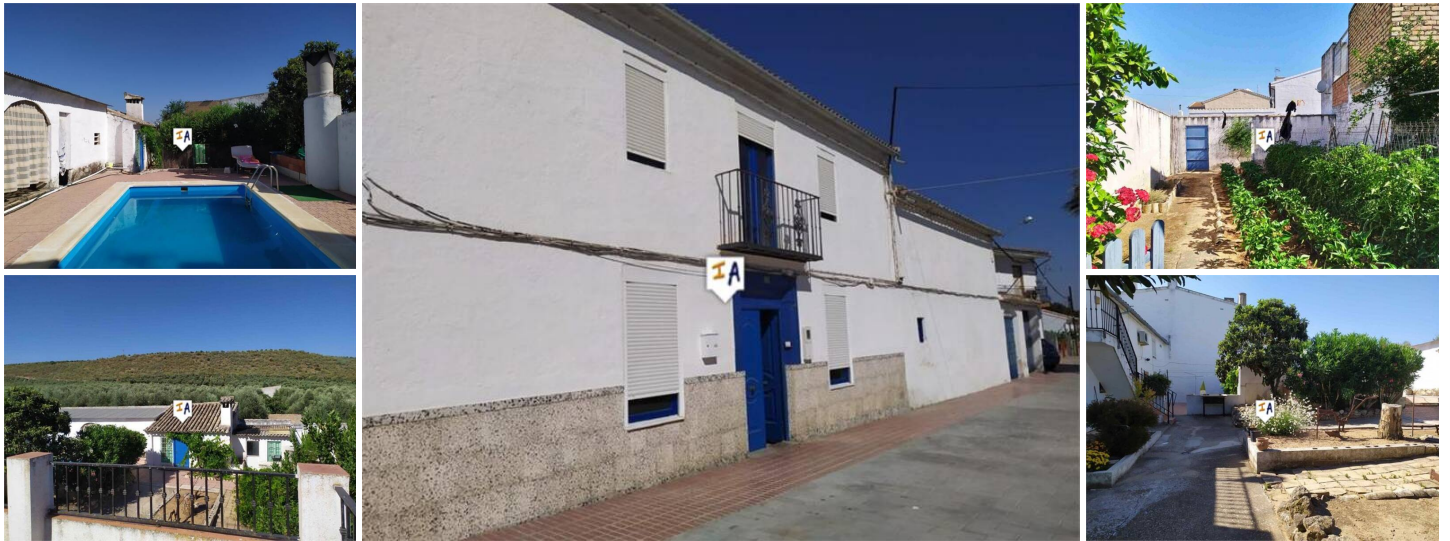

6 soveværelse Byhus til salg i Benameji, Córdoba

169.995€

This large 446m² build family home sits in the quiet village of El Tejar within the province of Cordoba. The property comes with a generous 783m² town plot has a large garage door which leads to a covered parking area and in to the beautiful garden which consists of an established vegetable patch, mature fruit trees and a fantastic private pool and patio area. Inside the property is bright and spacious with high ceilings and many original features. The entrance offers a large reception room, 2 ground floor bedrooms a full family bathroom and on to a spacious eat in kitchen with separate pantry for extra storage and a second lounge diner which opens out on to the garden. The first floor has a large open landing which could be another bedroom or sitting area, it leads to 2 double bedrooms with a bathroom between them and a dressing room. From the rear garden this property also has access to a 2 guest bedrooms with en suite bathrooms and a private terrace which looks out over the beautiful surrounding countryside. This is a large property with great potential well worth viewing.