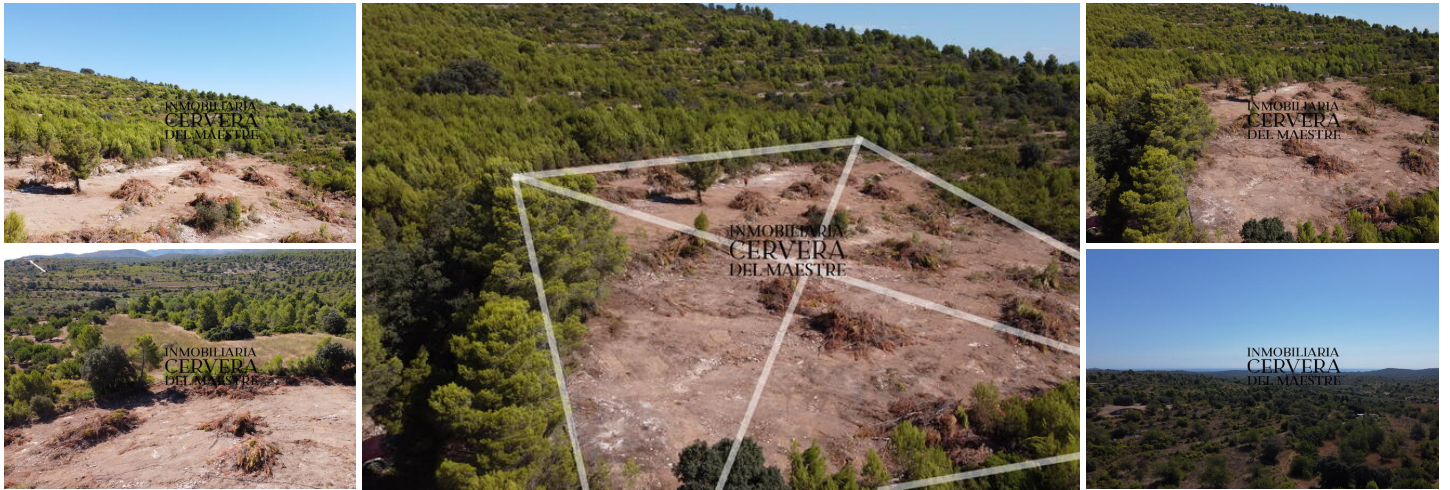

Jord til salg i Cervera del Maestre, Castellón

75.000€

Great location" Rustic plot for building. Situated in Cervera del Maestre close to town. The plot size 24,409m² situated with easy access. Allowed to build 2% on ground floor & 1% on first floor on total square meters of the plot size. Very good location. Close to the village, 20 km to the coast. A perfect finca and a great opportunity to build your dream house. Located close to the village with all the amenities, ensuring privacy and tranquillity.

 0 soveværelser

 0 badeværelser

 24.409m² Grundstørrelse