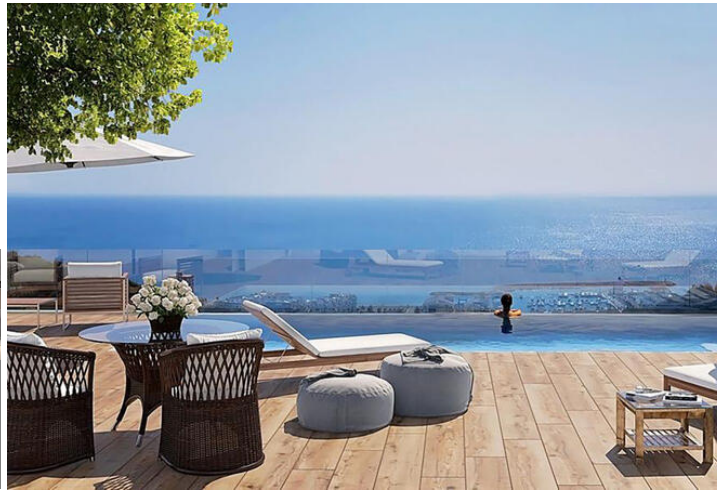

Jord til salg i Benalmadena, Málaga

319.000€

180° urban plot with sea view in Arroyo de la Miel, Santangelo district.

Build the villa of your dreams on this fabulous 875m2 plot with BUILDING LICENSE.
An impressive sea view on each level, a beautiful privacy in a new residential area.

Quick access to the main axes.

Airport: 14 mins
Málaga: 20 mins
Marbella 30 mins

Residential Plot, Benalmadena, Costa del Sol.
Garden/Plot 875 m².

Setting : Close To Sea, Close To Town.
Orientation : South.
Views : Sea, Panoramic.
Category : Bargain, Resale, With Planning Permission.