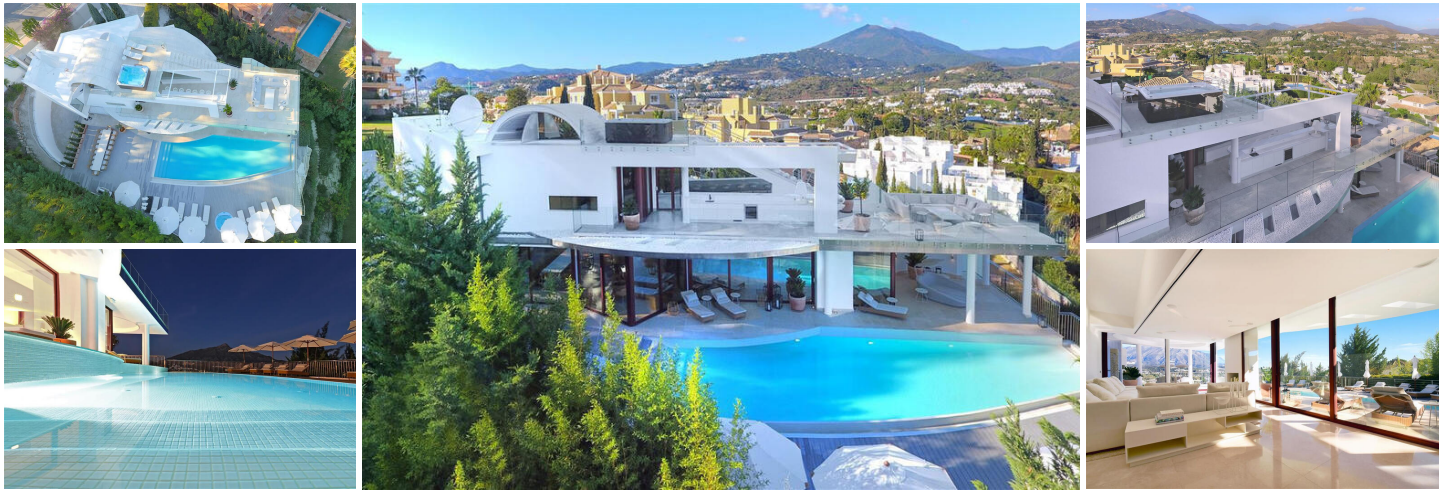

7 soveværelse Villa til salg i Nueva Andalucia, Málaga

4.400.000€

Located in the exclusive Golf Vally in Nueva Andalucía, a 5 min drive from Puerto Banus town centre, as well as to beaches and recreational areas.

This newly renovated villa is built to the highest standard and designed by the renowned architect Angel Taborda, known worldwide for his avant-garde style. When entering this remarkable villa the modern architecture harmonious melt together with a panoramic view over La Concha Mountain, Las Brisas golf and the Mediterranean Sea. You instantly feel at peace while exploring the rest of the beautiful house – divided over 3 levels, having carefully considered the distribution to maximize the light and magnificent views surrounding the property.

From the main entrance the living room in its white interior floats together with the beautiful natural light coming in from the full-size windows facing the view and pool area. Turning to the right – the fully equipped kitchen presents itself with a dining area fitting 16 people. From the kitchen area, there is direct access to the second kitchen and laundry room with washing machine and tumble dryer.

Outside you have a spacious terrace with palm trees, a large heated infinity pool and Jacuzzi. The outstanding barbecue area is ideal for entertaining and dining under the stars, while the partly covered bar and the lounge seating on the second floor terrace can lift the atmosphere from great cosiness to a great party with total privacy and views towards the mountains and the sea. This is truly a stunning luxury home.