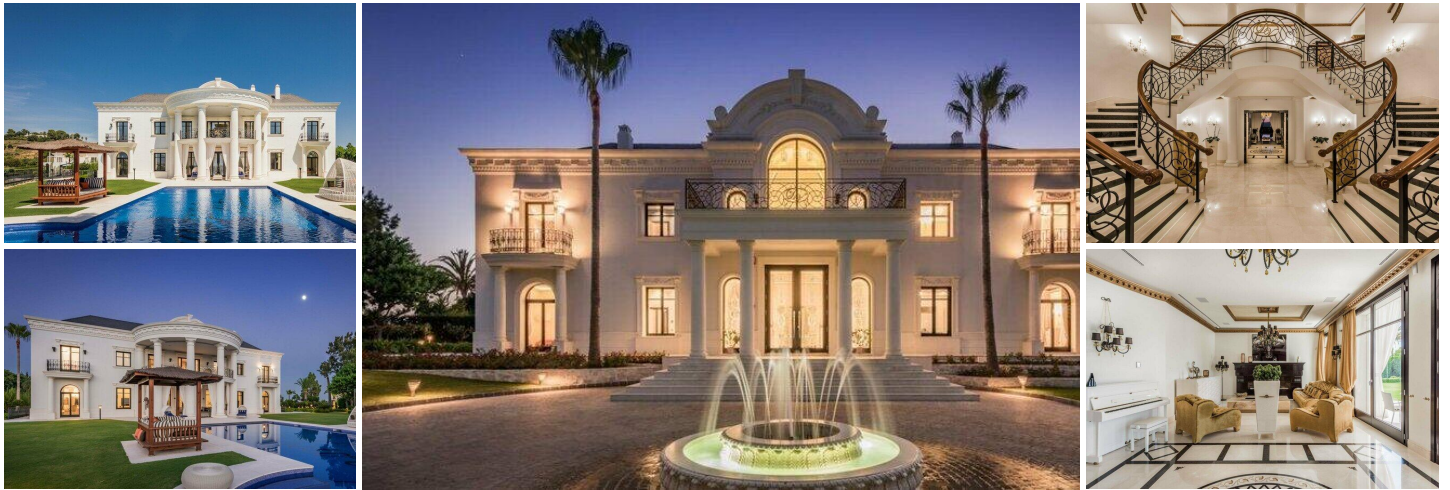

## 7 soveværelse Villa til salg i Las Chapas, Málaga

9.500.000€

This fantastic villa is located in one of Marbella's best urbanization and overlooks the Mediterranean Sea, the coast of Africa and Marbella's highest mountain La Concha. This majestic villa is built with the best quality and designed by a renown Architect who integrated it in the natural landscape of the area.

The villa, which has an excellent manicured garden, is located just 10 minutes east of Marbella city centre and 30 minutes to Malaga airport. Very close by driving there are also the best sandy beaches and world famous Nikki Beach club. By entering the Villa the ground floor opens to a spacious living room with fire place, a dining room, an office, a guest toilet and a fully equipped kitchen. The lower area of the villa offers a hammam bath, sauna, laundry area, guest toilet and 2 separate guest or staff apartments.

The top floor has 5 bedrooms en suite with direct access to large terraces with fantastic sea and mountain views.

Extra features: Domotic control villa, heated pool, Automatic irrigation system, Satellite tv, plenty full of storage space, garden lights.