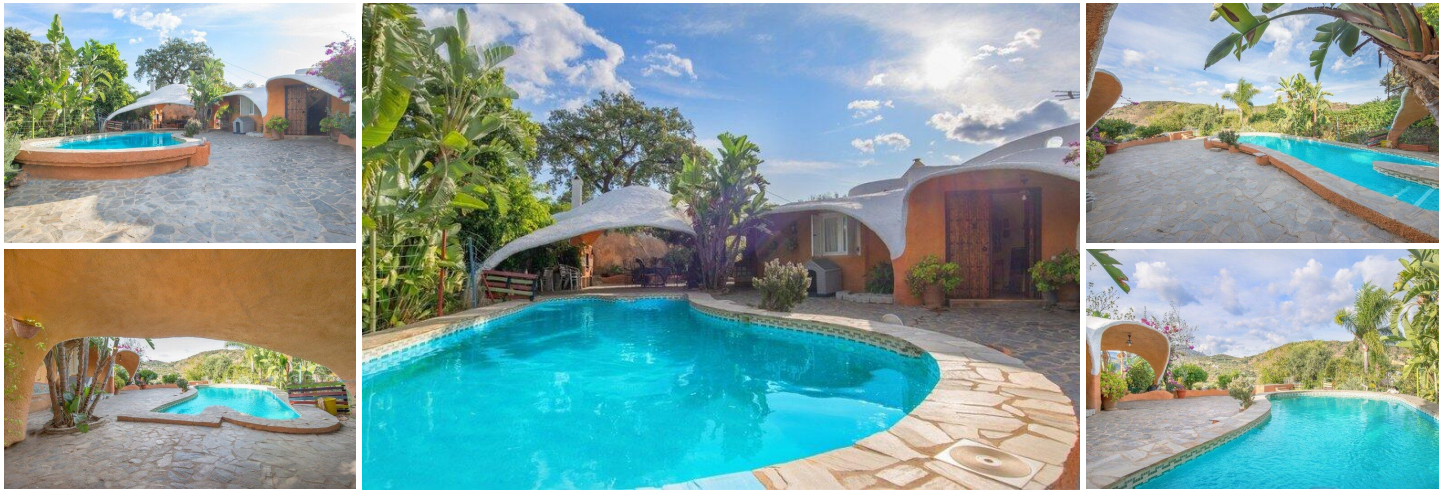

3 soveværelse Villa til salg i Monda, Málaga

449.000€

This spacious country villa is something else! It was designed by the current owner in the 'organic' style that was often used by the famous Spanish architect Gaudí.

The villa is located in the middle of nature with just 2 other houses nearby on 15.000 m2 of land on the outskirts of Monda.

It consists of 2 floors. The main floor offers a spacious and bright living/dining room with fireplace, 2 bedrooms, 2 bathrooms and a large fully fitted kitchen. Both the living room and kitchen have access to a terrace with outside kitchen where you can enjoy breathtakingly beautiful views of the village. Downstairs you will find another large (bed)room with its own entrance. Outside the villa offers a beautiful swimming pool in a design that is just as unique as the villa itself. There are numerous olive, almond and fruit trees - and several parts of the fenced garden can be used to grow fruit and vegetables.

The villa has an OCA license to keep up to 5 horses, both town water and an 80,000 litre water deposit, and plenty of parking spaces behind the gate. It has good access via a tarmac road, only the last 2 minutes are a dirt track. It's just a 5 minute drive to Monda and 30 minutes to the airport, 15 minutes to Marbella and the beach.